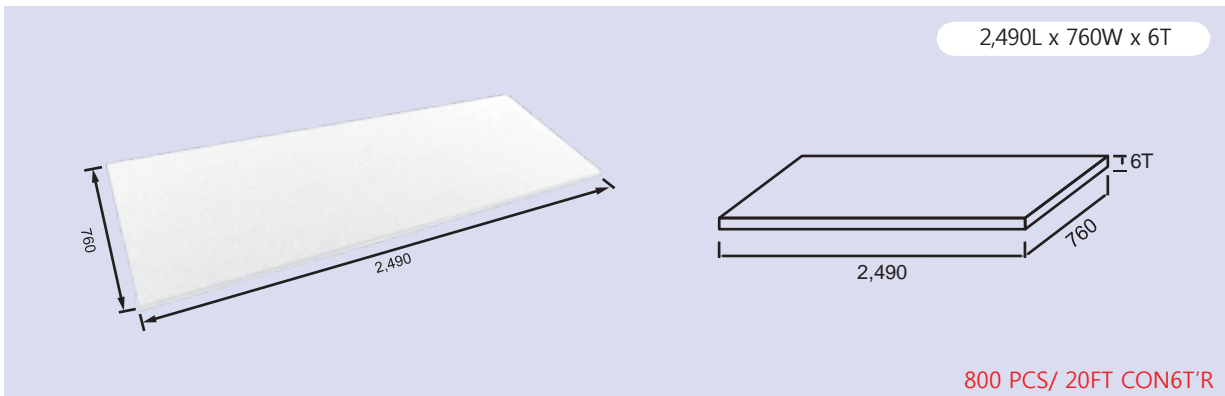

# MMA-100 Plate Slabs

- **12 mm Thickness Plate Slab**

- **6 mm Thickness Plate Slab**

- **MMA-100 Colors**

Snow White

Sand Brown

Aqua Marine

Snow Black