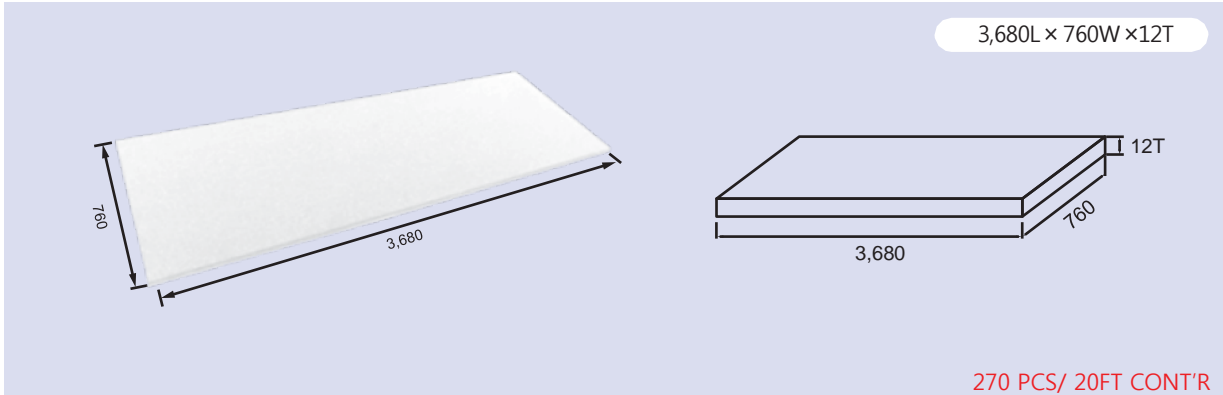

# MMA-100 Plate Slabs

- **12 mm Thickness Plate Slab**

- **6 mm Thickness Plate Slab**

- **MMA-100 Colors**

Snow White

Sand Brown

Aqua Marine

Snow Black