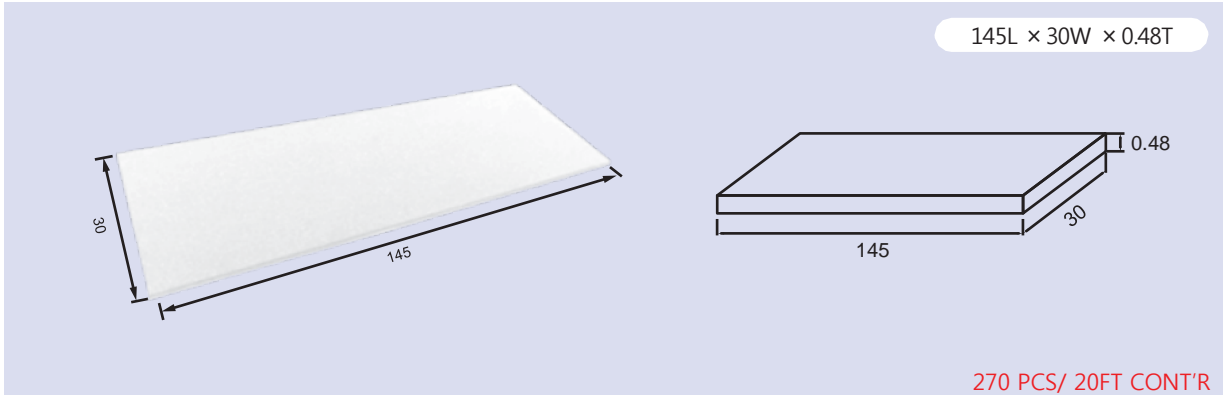

MMA-100 Plate Slabs

- **0.48 Inch Thickness Plate Slab**

- **0.24 Inch Thickness Plate Slab**

- **MMA-100 Colors**

Snow White

Sand Brown

Aqua Marine

Snow Black