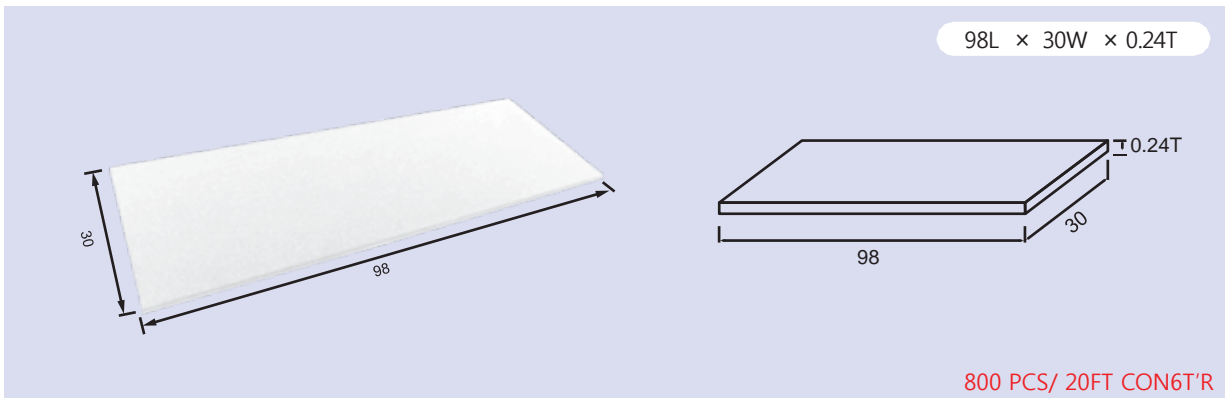

MMA-100 Plate Slabs

- **0.48 Inch Thickness Plate Slab**

- **0.24 Inch Thickness Plate Slab**

- **MMA-100 Colors**

Snow White

Sand Brown

Aqua Marine

Snow Black