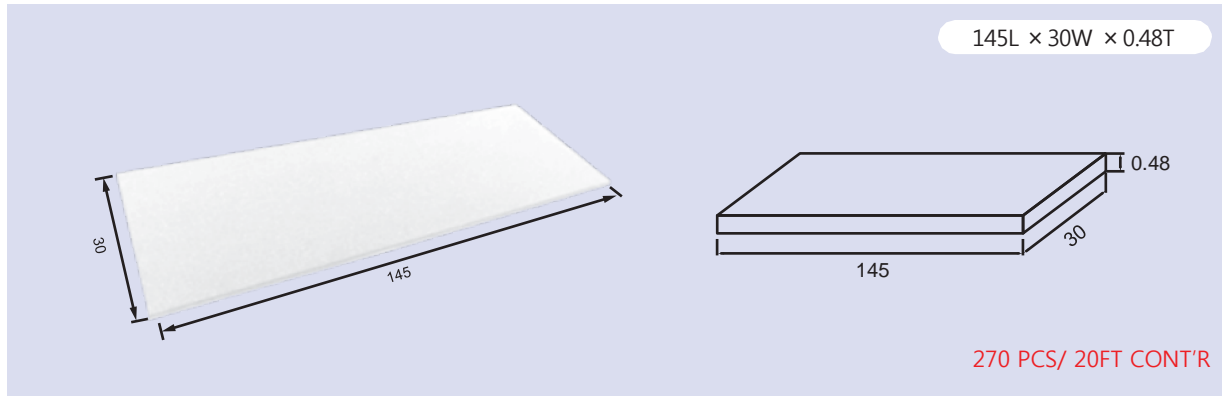

MMA-100 Plate Slabs

20ft Full Container

- **0.48 Inch Thickness Plate Slab**

- **0.24 Inch Thickness Plate Slab**

MMA-100 Shower Base

- **TYPE A**

MMA-100 Classic Collection

Snow White