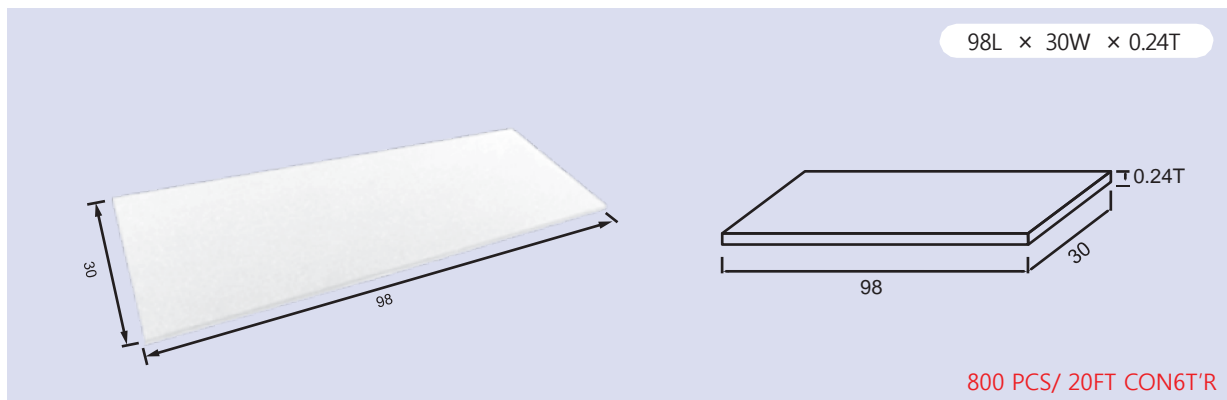

MMA-100 Plate Slabs

20ft Full Container

- **0.48 Inch Thickness Plate Slab**

- **0.24 Inch Thickness Plate Slab**

MMA-100 Shower Base

- **TYPE A**

MMA-100 Classic Collection

Snow White