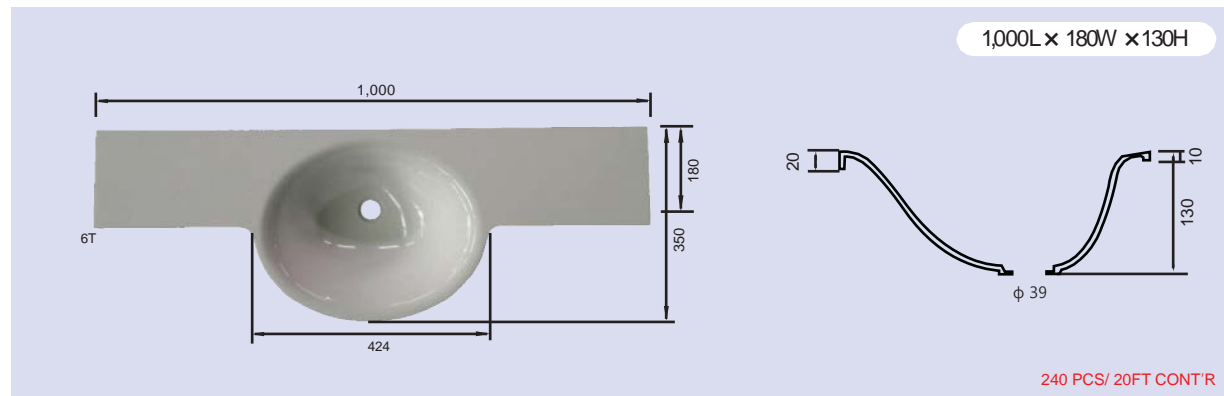

- Vanity Top 3