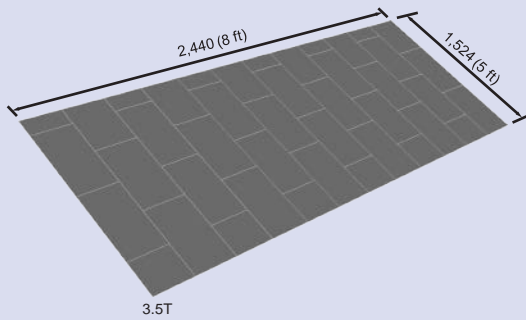

TYPE A

2,550L x 600W x 6T

400 PCS/ 20FT CONT'R

- L Shape

Size and shape selection is available according to the kitchen direction.

- Island Top Table

- Shelf of Countertop/ Window Sill

It can be installed between the wall and the top part of the sink to show elegant.

### Thickness

2,550L x 770W x 3T~12T

3mm	1,600 –Loading QTY
4mm	1,200 –Loading QTY
5mm	960 –Loading QTY
6mm	800 –Loading QTY
10mm	480 –Loading QTY
12mm	400 –Loading QTY

- TYPE B

1,100L x 800W x 2.5T

- TYPE C

## 20ft Full Container

- SINGLE SHOWER WALL PANEL ( **8ft x 5ft** )

2,440L x 1,524W x 3.5T

400 PCS/ 20FT CONT'R

Thickness		Height	Panel
3.5mm	6mm	60 inch	36 inch
			48 inch
			60 inch
		72 inch	30 inch
			36 inch
			48 inch
			60 inch
		96 inch	36 inch
			48 inch
			60 inch