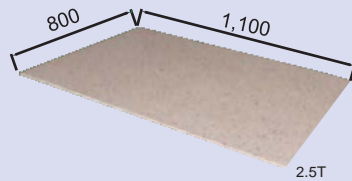

TYPE A

2,550L x 600W x 6T

400 PCS/ 20FT CONT'R

- L Shape

Size and shape selection is available according to the kitchen direction.

- Island Top Table

- Shelf of Countertop/ Window Sill

It can be installed between the wall and the top part of the sink to show elegant.

### Thickness

2,550L x 770W x 3T~12T

3mm	1,600 –Loading QTY
4mm	1,200 –Loading QTY
5mm	960 –Loading QTY
6mm	800 –Loading QTY
10mm	480 –Loading QTY
12mm	400 –Loading QTY

- TYPE B

1,100L x 800W x 2.5T

- TYPE C