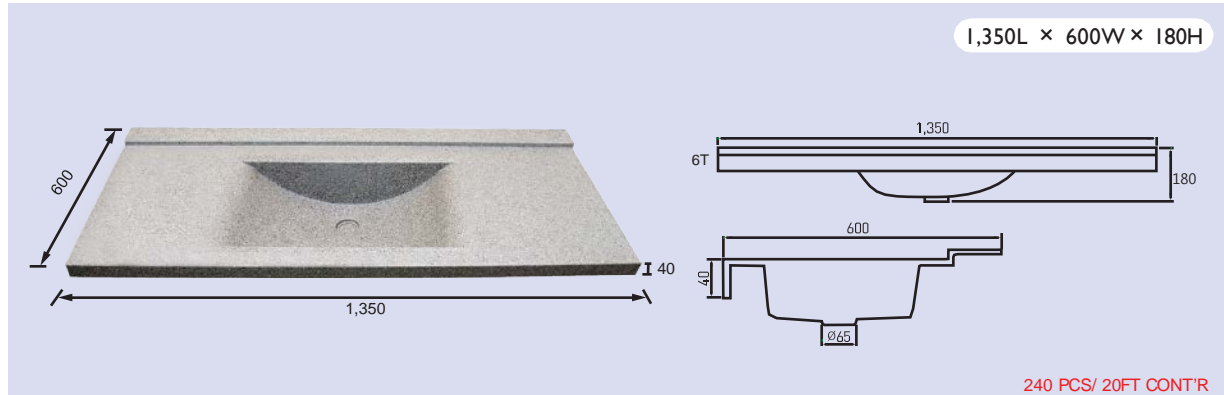

## 20ft Full Container

- SINGLE SHOWER WALL PANEL ( **8ft x 5ft** )

2,440L x 1,524W x 3.5T

400 PCS/ 20FT CONT'R

Thickness		Height	Panel
3.5mm	6mm	60 inch	36 inch
			48 inch
			60 inch
		72 inch	30 inch
			36 inch
			48 inch
			60 inch
		96 inch	36 inch
			48 inch
			60 inch

- Jumbo Bowl **4987**

- Double Bowl **4887**

- Mini Bowl **5151**

It is convenient to use in the studio apartment.

- Vanity Top 1

- Vanity Top 2

- Vanity Top 3

- Vanity Top 4