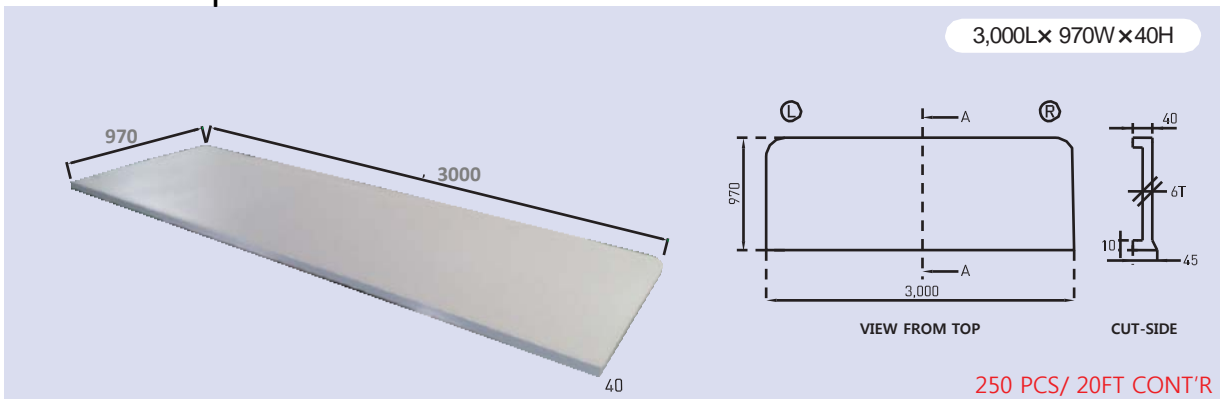

- 50 mm Backsplash Series

TYPE A

2,550L x 600W x 6T

400 PCS/ 20FT CONT'R

TYPE B

3,600L x 650W x 7T

200 PCS/ 20FT CONT'R

- 100 mm Backsplash Series

TYPE A

2,550L x 600W x 6T

400 PCS/ 20FT CONT'R

- L Shape

Size and shape selection is available according to the kitchen direction.

- Island Top Table

- Shelf of Countertop/ Window Sill

It can be installed between the wall and the top part of the sink to show elegant.