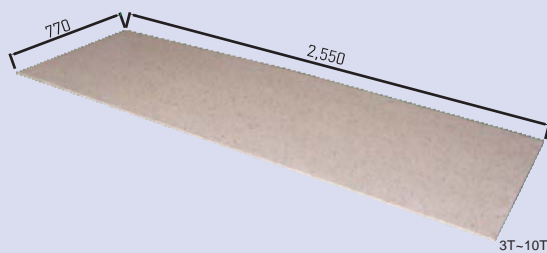

- 50 mm Backsplash Series

TYPE A

2,550L x 600W x 6T

400 PCS/ 20FT CONT'R

TYPE B

3,600L x 650W x 7T

200 PCS/ 20FT CONT'R

- 100 mm Backsplash Series

TYPE A

2,550L x 600W x 6T

400 PCS/ 20FT CONT'R

- L Shape

Size and shape selection is available according to the kitchen direction.

- Island Top Table

- Shelf of Countertop/ Window Sill

It can be installed between the wall and the top part of the sink to show elegant.

### Thickness

2,550L x 770W x 3T~12T

3mm	1,600 –Loading QTY
4mm	1,200 –Loading QTY
5mm	960 –Loading QTY
6mm	800 –Loading QTY
10mm	480 –Loading QTY
12mm	400 –Loading QTY

- TYPE B

1,100L x 800W x 2.5T

- TYPE C

## 20ft Full Container

- SINGLE SHOWER WALL PANEL ( **8ft x 5ft** )

2,440L x 1,524W x 3.5T

400 PCS/ 20FT CONT'R

Thickness		Height	Panel
3.5mm	6mm	60 inch	36 inch
			48 inch
			60 inch
		72 inch	30 inch
			36 inch
			48 inch
			60 inch
		96 inch	36 inch
			48 inch
			60 inch