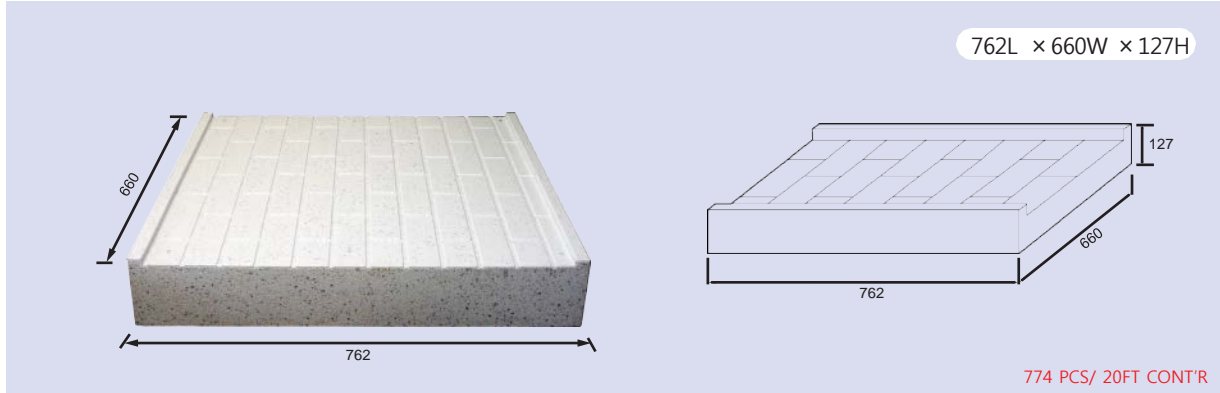

- Coffee/Tea Table Top