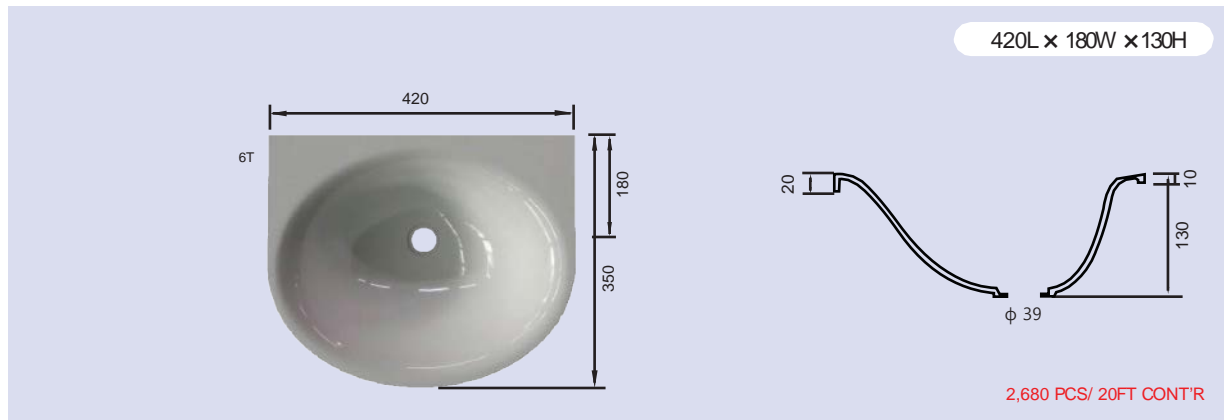

- Vanity Top 6