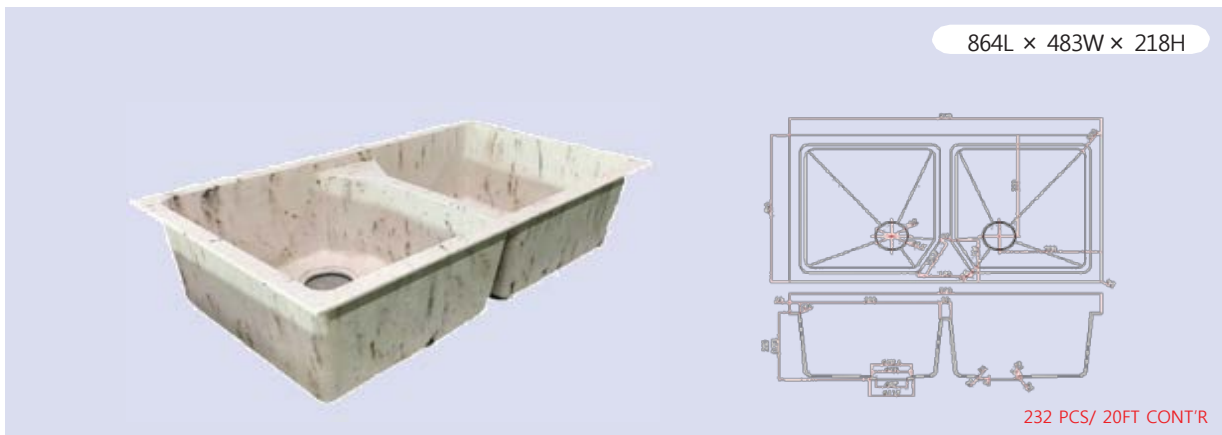

- Double Bowl **4887**