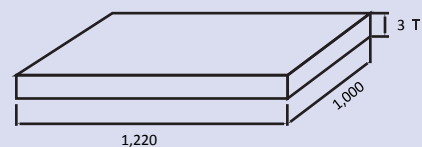

- TYPE C

1,220L x 1,000W x 3T