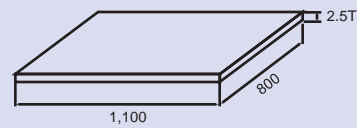

TYPE A

2,550L x 600W x 6T

400 PCS/ 20FT CONT'R

- L Shape

Size and shape selection is available according to the kitchen direction.

- Island Top Table

- Shelf of Countertop/ Window Sill

It can be installed between the wall and the top part of the sink to show elegant.

### Thickness

2,550L x 770W x 3T~12T

3mm	1,600 –Loading QTY
4mm	1,200 –Loading QTY
5mm	960 –Loading QTY
6mm	800 –Loading QTY
10mm	480 –Loading QTY
12mm	400 –Loading QTY

- TYPE B

1,100L x 800W x 2.5T

- TYPE C