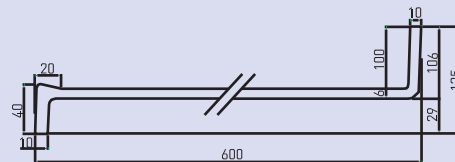

- 50 mm Backsplash Series

TYPE A

2,550L x 600W x 6T

400 PCS/ 20FT CONT'R

TYPE B

3,600L x 650W x 7T

200 PCS/ 20FT CONT'R

- 100 mm Backsplash Series

TYPE A

2,550L x 600W x 6T

400 PCS/ 20FT CONT'R

- L Shape

Size and shape selection is available according to the kitchen direction.

- Island Top Table

- Shelf of Countertop/ Window Sill

It can be installed between the wall and the top part of the sink to show elegant.