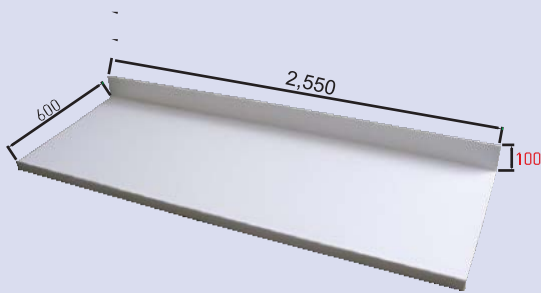

- 50 mm Backsplash Series

TYPE A

2,550L x 600W x 6T

400 PCS/ 20FT CONT'R

TYPE B

3,600L x 650W x 7T

200 PCS/ 20FT CONT'R

- 100 mm Backsplash Series

TYPE A

2,550L x 600W x 6T

400 PCS/ 20FT CONT'R

- L Shape

Size and shape selection is available according to the kitchen direction.

- Island Top Table

- Shelf of Countertop/ Window Sill

It can be installed between the wall and the top part of the sink to show elegant.

### Thickness

2,550L x 770W x 3T~12T

3mm	1,600 –Loading QTY
4mm	1,200 –Loading QTY
5mm	960 –Loading QTY
6mm	800 –Loading QTY
10mm	480 –Loading QTY
12mm	400 –Loading QTY

- TYPE B

1,100L x 800W x 2.5T

- TYPE C

## 20ft Full Container

- SINGLE SHOWER WALL PANEL ( **8ft x 5ft** )

2,440L x 1,524W x 3.5T

400 PCS/ 20FT CONT'R

Thickness		Height	Panel
3.5mm	6mm	60 inch	36 inch
			48 inch
			60 inch
		72 inch	30 inch
			36 inch
			48 inch
			60 inch
		96 inch	36 inch
			48 inch
			60 inch