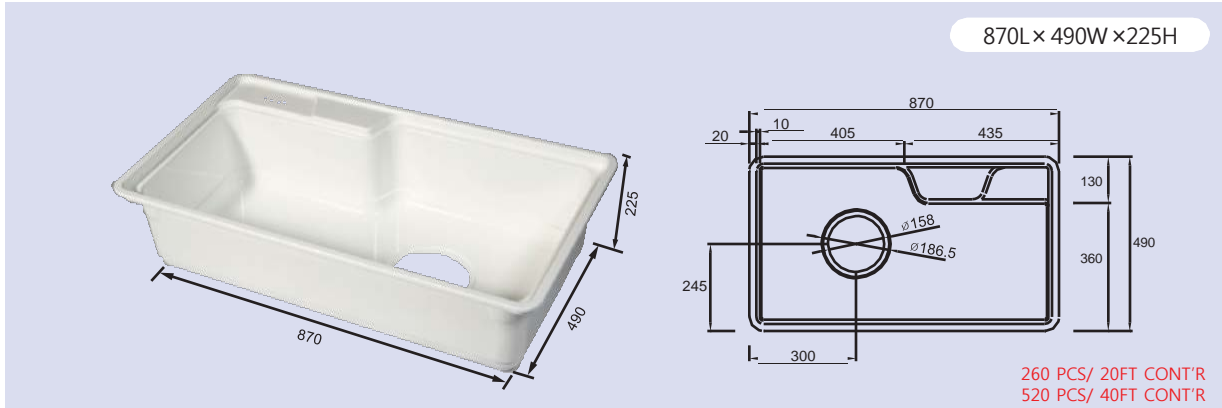

- Jumbo Bowl **4987**