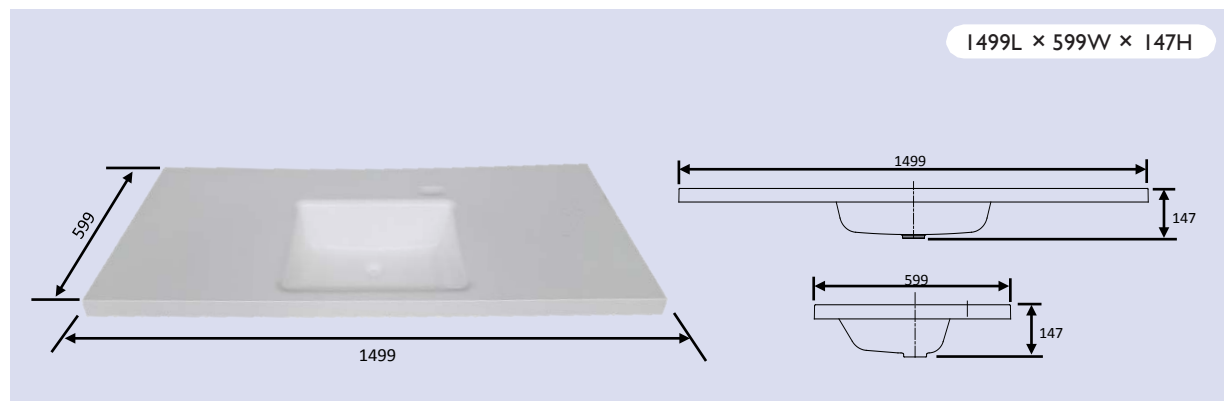

- Vanity Top 2