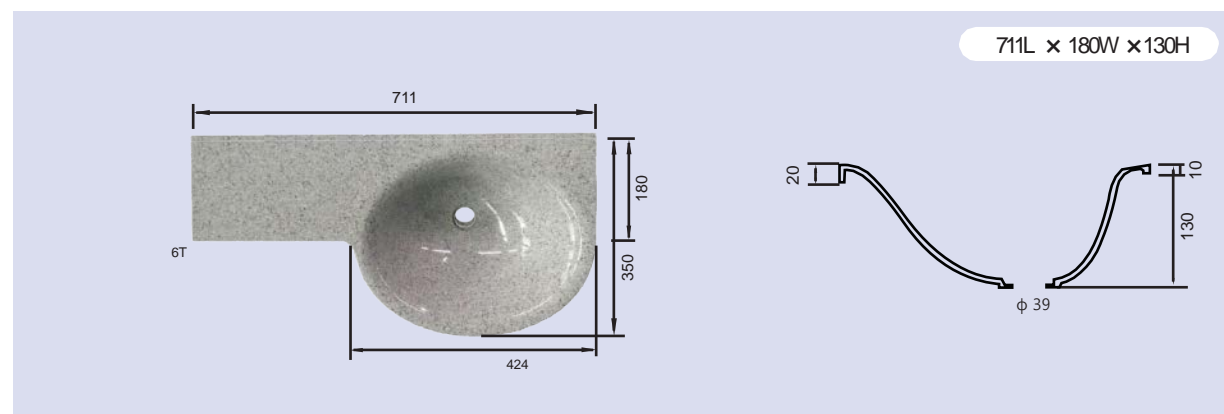

- Vanity Top 4