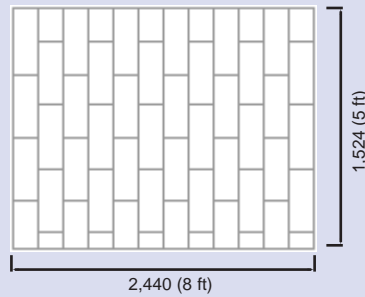

## 20ft Full Container

- SINGLE SHOWER WALL PANEL ( **8ft x 5ft** )

2,440L x 1,524W x 3.5T

400 PCS/ 20FT CONT'R

Thickness		Height	Panel
3.5mm	6mm	60 inch	36 inch
			48 inch
			60 inch
		72 inch	30 inch
			36 inch
			48 inch
			60 inch
		96 inch	36 inch
			48 inch
			60 inch