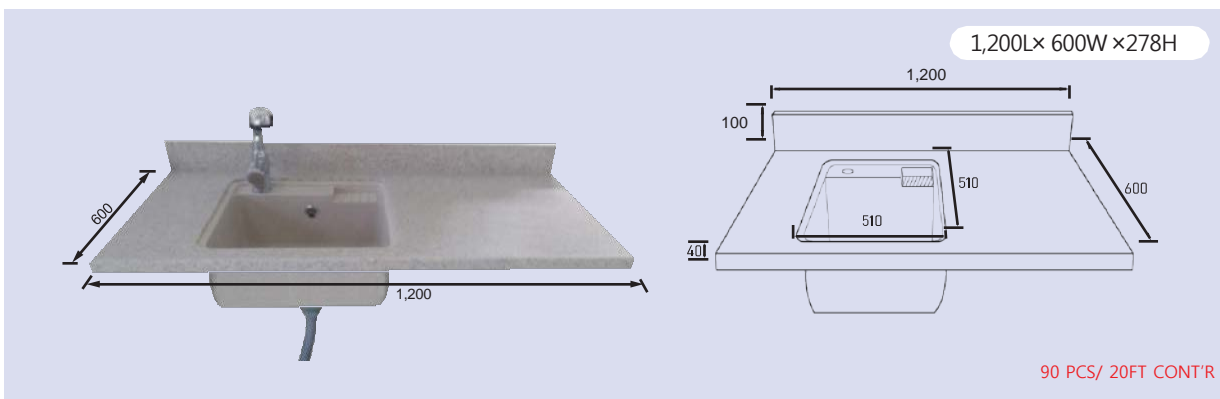

- **100 mm Backsplash Countertop with Mini Bowl 5151**