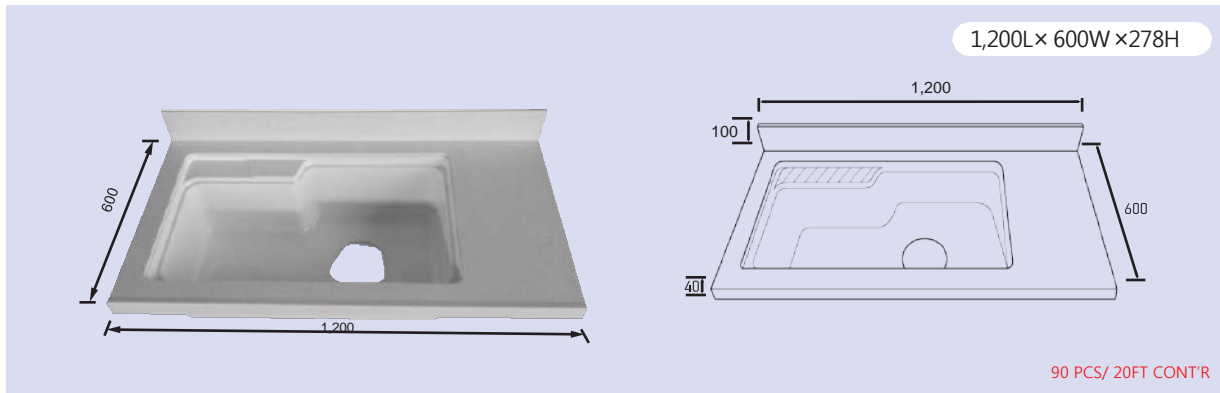

# CMMA Prefabricated Products 20ft Full Container

- **50 mm Backsplash Countertop with Mini Bowl 5151**

- **100 mm Backsplash Countertop with Mini Bowl 5151**

- **100 mm Backsplash Countertop with Jumbo Bowl 4987**