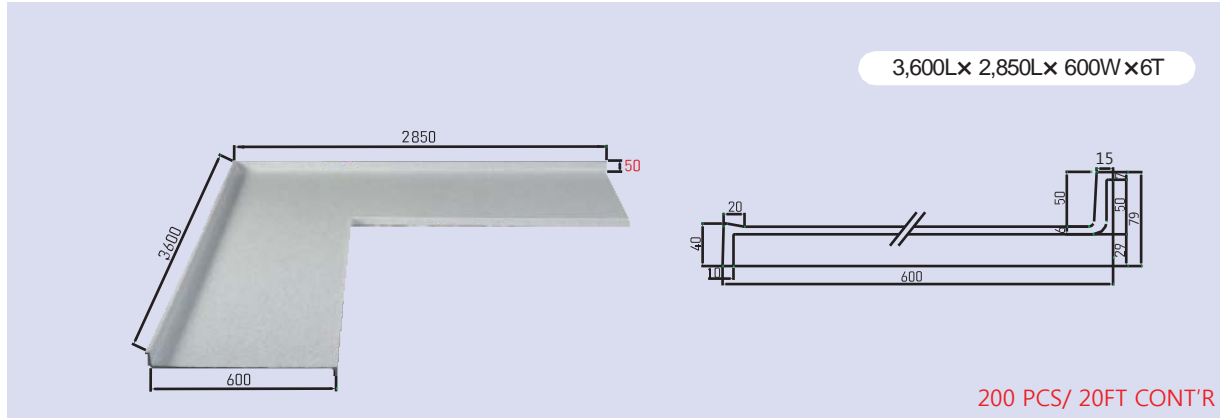

- 50 mm Backsplash Series

TYPE A

2,550L x 600W x 6T

400 PCS/ 20FT CONT'R

TYPE B

3,600L x 650W x 7T

200 PCS/ 20FT CONT'R

- 100 mm Backsplash Series

TYPE A

2,550L x 600W x 6T

400 PCS/ 20FT CONT'R

- L Shape

Size and shape selection is available according to the kitchen direction.

- Island Top Table

- Shelf of Countertop/ Window Sill

It can be installed between the wall and the top part of the sink to show elegant.

## 20ft Full Container

- SINGLE SHOWER WALL PANEL ( **8ft x 5ft** )

2,440L x 1,524W x 3.5T

400 PCS/ 20FT CONT'R

Thickness		Height	Panel
3.5mm	6mm	60 inch	36 inch
			48 inch
			60 inch
		72 inch	30 inch
			36 inch
			48 inch
			60 inch
		96 inch	36 inch
			48 inch
			60 inch