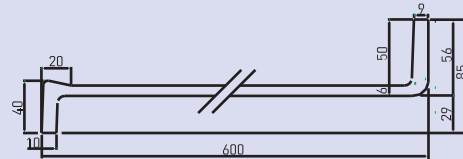

- 50 mm Backsplash Series

TYPE A

2,550L x 600W x 6T

400 PCS/ 20FT CONT'R

TYPE B

3,600L x 650W x 7T

200 PCS/ 20FT CONT'R

- 100 mm Backsplash Series

TYPE A

2,550L x 600W x 6T

400 PCS/ 20FT CONT'R

- L Shape

Size and shape selection is available according to the kitchen direction.

- Island Top Table

- Shelf of Countertop/ Window Sill

It can be installed between the wall and the top part of the sink to show elegant.