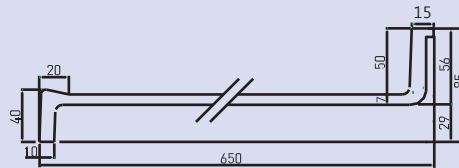

- 50 mm Backsplash Series

TYPE A

2,550L x 600W x 6T

400 PCS/ 20FT CONT'R

TYPE B

3,600L x 650W x 7T

200 PCS/ 20FT CONT'R

- 100 mm Backsplash Series

TYPE A

2,550L x 600W x 6T

400 PCS/ 20FT CONT'R

- L Shape

Size and shape selection is available according to the kitchen direction.

- Island Top Table

- Shelf of Countertop/ Window Sill

It can be installed between the wall and the top part of the sink to show elegant.