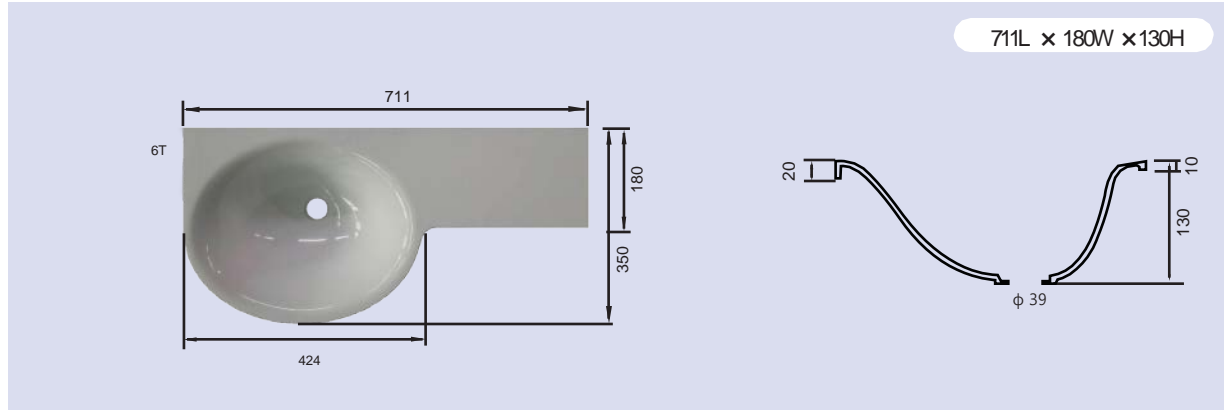

- Vanity Top 5