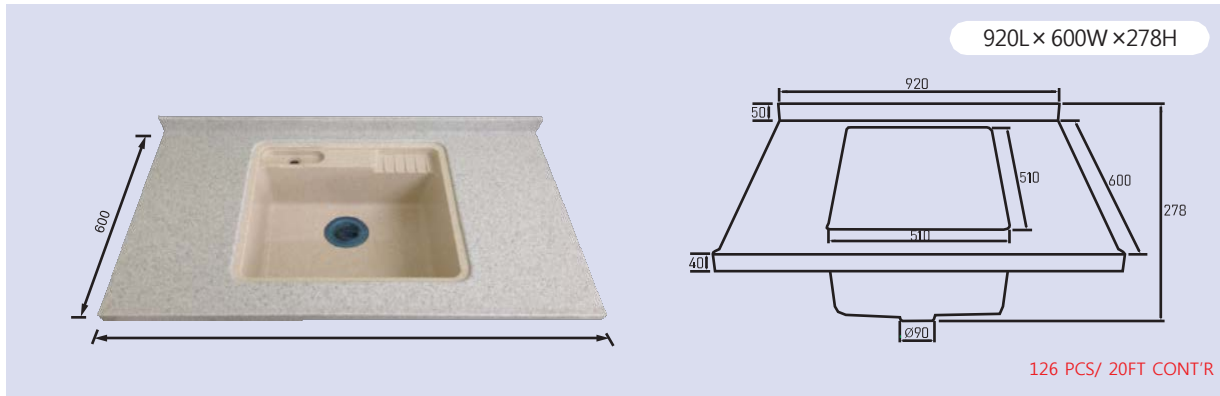

CMMA Prefabricated Products 20ft Full Container

- **50 mm Backsplash Countertop with Mini Bowl 5151**