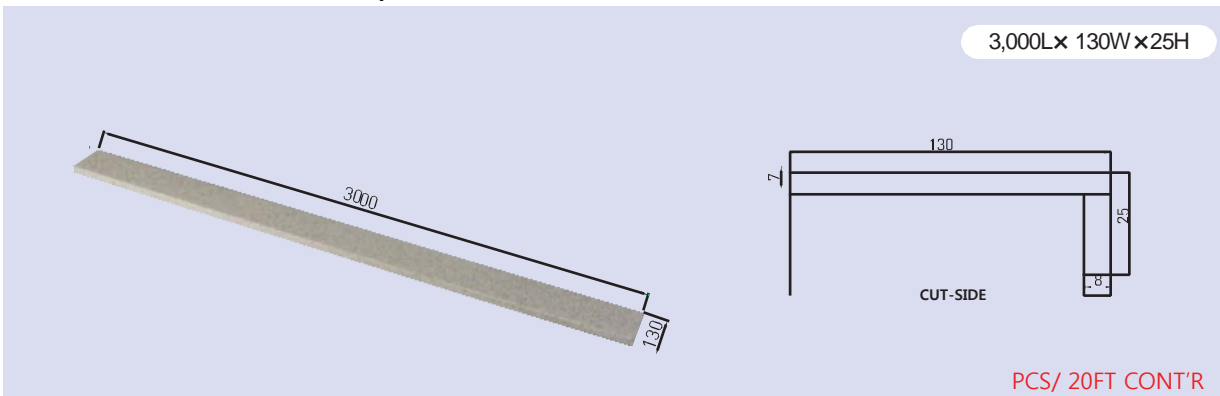

- 50 mm Backsplash Series

TYPE A

2,550L x 600W x 6T

400 PCS/ 20FT CONT'R

TYPE B

3,600L x 650W x 7T

200 PCS/ 20FT CONT'R

- 100 mm Backsplash Series

TYPE A

2,550L x 600W x 6T

400 PCS/ 20FT CONT'R

- L Shape

Size and shape selection is available according to the kitchen direction.

- Island Top Table

- Shelf of Countertop/ Window Sill

It can be installed between the wall and the top part of the sink to show elegant.

## 20ft Full Container

- SINGLE SHOWER WALL PANEL ( **8ft x 5ft** )

2,440L x 1,524W x 3.5T

400 PCS/ 20FT CONT'R

Thickness		Height	Panel
3.5mm	6mm	60 inch	36 inch
			48 inch
			60 inch
		72 inch	30 inch
			36 inch
			48 inch
			60 inch
		96 inch	36 inch
			48 inch
			60 inch