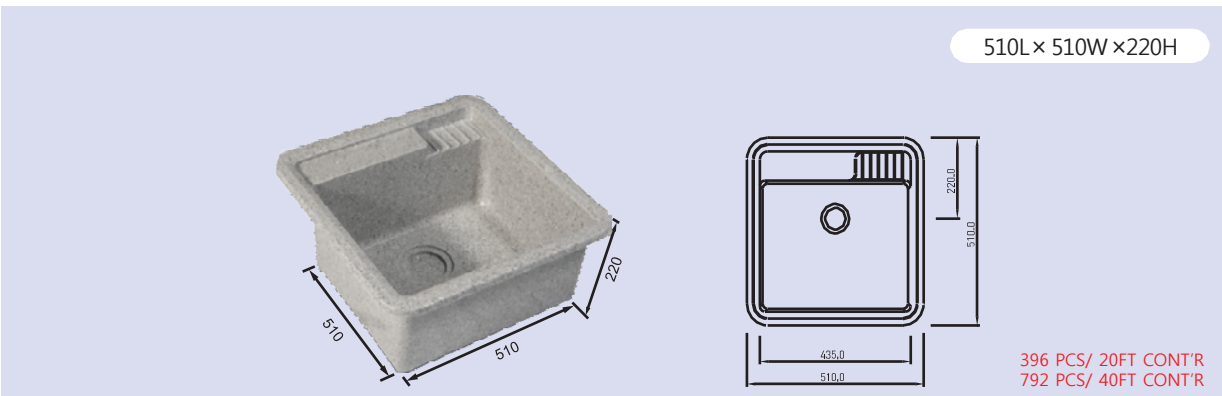

- Mini Bowl **5151**

It is convenient to use in the studio apartment.