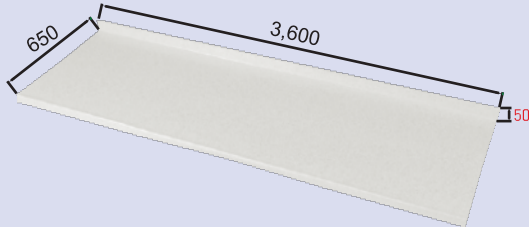

- 50 mm Backsplash Series

TYPE A

2,550L x 600W x 6T

400 PCS/ 20FT CONT'R

TYPE B

3,600L x 650W x 7T

200 PCS/ 20FT CONT'R

- 100 mm Backsplash Series

TYPE A

2,550L x 600W x 6T

400 PCS/ 20FT CONT'R

- L Shape

Size and shape selection is available according to the kitchen direction.

- Island Top Table

- Shelf of Countertop/ Window Sill

It can be installed between the wall and the top part of the sink to show elegant.

### Thickness

2,550L x 770W x 3T~12T

3mm	1,600 –Loading QTY
4mm	1,200 –Loading QTY
5mm	960 –Loading QTY
6mm	800 –Loading QTY
10mm	480 –Loading QTY
12mm	400 –Loading QTY

- TYPE B

1,100L x 800W x 2.5T

- TYPE C

## 20ft Full Container

- SINGLE SHOWER WALL PANEL ( **8ft x 5ft** )

2,440L x 1,524W x 3.5T

400 PCS/ 20FT CONT'R

Thickness		Height	Panel
3.5mm	6mm	60 inch	36 inch
			48 inch
			60 inch
		72 inch	30 inch
			36 inch
			48 inch
			60 inch
		96 inch	36 inch
			48 inch
			60 inch