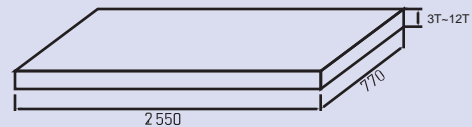

- TYPE A

Thickness

2,550L x 770W x 3T~12T

3mm	1,600 –Loading QTY
4mm	1,200 –Loading QTY
5mm	960 –Loading QTY
6mm	800 –Loading QTY
10mm	480 –Loading QTY
12mm	400 –Loading QTY