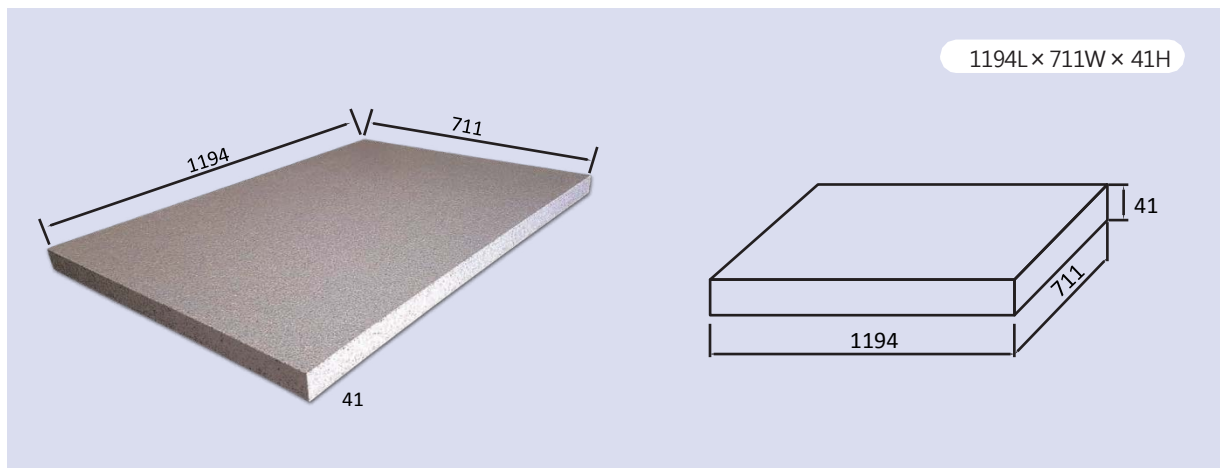

- Dining Table Top