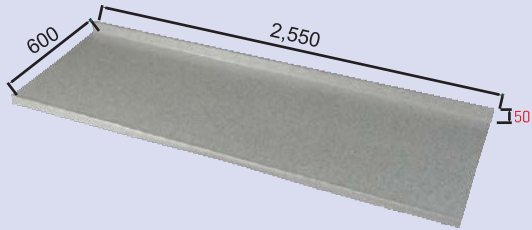

- 50 mm Backsplash Series

TYPE A

2,550L x 600W x 6T

400 PCS/ 20FT CONT'R

TYPE B

3,600L x 650W x 7T

200 PCS/ 20FT CONT'R

- 100 mm Backsplash Series

TYPE A

2,550L x 600W x 6T

400 PCS/ 20FT CONT'R

- L Shape

Size and shape selection is available according to the kitchen direction.

- Island Top Table

- Shelf of Countertop/ Window Sill

It can be installed between the wall and the top part of the sink to show elegant.

### Thickness

2,550L x 770W x 3T~12T

3mm	1,600 –Loading QTY
4mm	1,200 –Loading QTY
5mm	960 –Loading QTY
6mm	800 –Loading QTY
10mm	480 –Loading QTY
12mm	400 –Loading QTY

- TYPE B

1,100L x 800W x 2.5T

- TYPE C

## 20ft Full Container

- SINGLE SHOWER WALL PANEL ( **8ft x 5ft** )

2,440L x 1,524W x 3.5T

400 PCS/ 20FT CONT'R

Thickness		Height	Panel
3.5mm	6mm	60 inch	36 inch
			48 inch
			60 inch
		72 inch	30 inch
			36 inch
			48 inch
			60 inch
		96 inch	36 inch
			48 inch
			60 inch