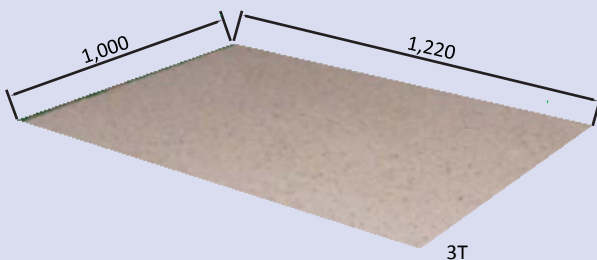

- TYPE A

Thickness

2,550L x 770W x 3T~12T

3mm	1,600 –Loading QTY
4mm	1,200 –Loading QTY
5mm	960 –Loading QTY
6mm	800 –Loading QTY
10mm	480 –Loading QTY
12mm	400 –Loading QTY

- TYPE B

1,100L x 800W x 2.5T

- TYPE C

1,220L x 1,000W x 3T