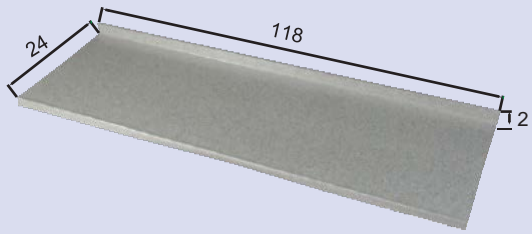

- 2 Inch Backsplash Series

TYPE A

118L × 24W × 0.24T

400 PCS/ 20FT CONT'R

TYPE B

142L × 25.5W × 0.27T

200 PCS/ 20FT CONT'R

- 4 Inch Backsplash Series

TYPE A

100L × 24W × 0.24T

400 PCS/ 20FT CONT'R

- L Shape

Size and shape selection is available according to the kitchen direction.

- Island Top Table

- Shelf of Countertop/ Window Sill

It can be installed between the wall and the top part of the sink to show elegant.

- TYPE A

Thickness

100L x 30W x 0.11T~0.47T

0.11"	1,600-Loading QTY
0.15"	1,200-Loading QTY
0.19"	960-Loading QTY
0.23"	800-Loading QTY
0.39"	480-Loading QTY
0.47"	400-Loading QTY

- TYPE B

43L x 31W x 0.09T

- TYPE C

48L x 39W x 0.11T

- SINGLE SHOWER WALL PANEL (8ft x 5ft)

96L x 60W x 0.13T

400 PCS/ 20FT CONT'R

Thickness		Height	Panel
0.13inch	0.23inch	60 inch	36 inch
			48 inch
			60 inch
		72 inch	30 inch
			36 inch
			48 inch
			60 inch
		96 inch	36 inch
			48 inch
60 inch			