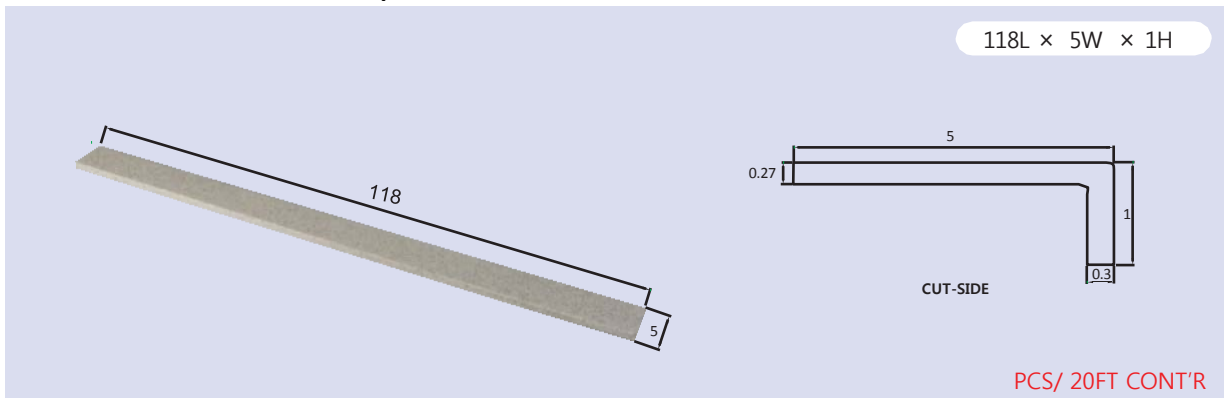

- 2 Inch Backsplash Series

TYPE A

118L × 24W × 0.24T

400 PCS/ 20FT CONT'R

TYPE B

142L × 25.5W × 0.27T

200 PCS/ 20FT CONT'R

- 4 Inch Backsplash Series

TYPE A

100L × 24W × 0.24T

400 PCS/ 20FT CONT'R

- L Shape

Size and shape selection is available according to the kitchen direction.

- Island Top Table

- Shelf of Countertop/ Window Sill

It can be installed between the wall and the top part of the sink to show elegant.

- TYPE A

Thickness

100L x 30W x 0.11T~0.47T

0.11"	1,600-Loading QTY
0.15"	1,200-Loading QTY
0.19"	960-Loading QTY
0.23"	800-Loading QTY
0.39"	480-Loading QTY
0.47"	400-Loading QTY

- TYPE B

43L x 31W x 0.09T

- TYPE C

48L x 39W x 0.11T

- SINGLE SHOWER WALL PANEL (8ft x 5ft)

96L x 60W x 0.13T

400 PCS/ 20FT CONT'R

Thickness		Height	Panel
0.13inch	0.23inch	60 inch	36 inch
			48 inch
			60 inch
		72 inch	30 inch
			36 inch
			48 inch
			60 inch
		96 inch	36 inch
			48 inch
60 inch			