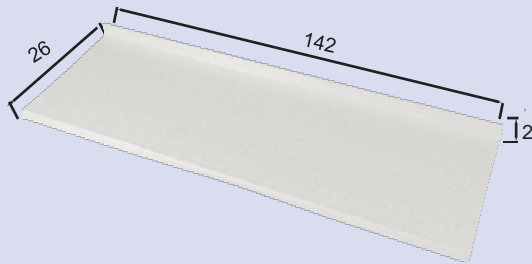

- 2 Inch Backsplash Series

TYPE A

118L × 24W × 0.24T

400 PCS/ 20FT CONT'R

TYPE B

142L × 25.5W × 0.27T

200 PCS/ 20FT CONT'R

- 4 Inch Backsplash Series

TYPE A

100L × 24W × 0.24T

400 PCS/ 20FT CONT'R

- L Shape

Size and shape selection is available according to the kitchen direction.

- Island Top Table

- Shelf of Countertop/ Window Sill

It can be installed between the wall and the top part of the sink to show elegant.

- TYPE A

Thickness

100L x 30W x 0.11T~0.47T

0.11"	1,600-Loading QTY
0.15"	1,200-Loading QTY
0.19"	960-Loading QTY
0.23"	800-Loading QTY
0.39"	480-Loading QTY
0.47"	400-Loading QTY

- TYPE B

43L x 31W x 0.09T

- TYPE C

48L x 39W x 0.11T

- SINGLE SHOWER WALL PANEL (8ft x 5ft)

96L x 60W x 0.13T

400 PCS/ 20FT CONT'R

Thickness		Height	Panel
0.13inch	0.23inch	60 inch	36 inch
			48 inch
			60 inch
		72 inch	30 inch
			36 inch
			48 inch
			60 inch
		96 inch	36 inch
			48 inch
60 inch			