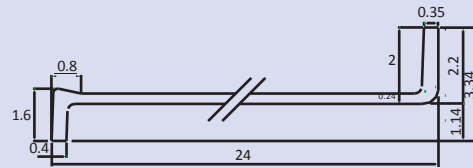

- 2 Inch Backsplash Series

TYPE A

118L × 24W × 0.24T

400 PCS/ 20FT CONT'R

TYPE B

142L × 25.5W × 0.27T

200 PCS/ 20FT CONT'R

- 4 Inch Backsplash Series

TYPE A

100L × 24W × 0.24T

400 PCS/ 20FT CONT'R

- L Shape

Size and shape selection is available according to the kitchen direction.

- Island Top Table

- Shelf of Countertop/ Window Sill

It can be installed between the wall and the top part of the sink to show elegant.

- TYPE A

Thickness

100L x 30W x 0.11T~0.47T

0.11"	1,600-Loading QTY
0.15"	1,200-Loading QTY
0.19"	960-Loading QTY
0.23"	800-Loading QTY
0.39"	480-Loading QTY
0.47"	400-Loading QTY

- TYPE B

43L x 31W x 0.09T

- TYPE C

48L x 39W x 0.11T

- SINGLE SHOWER WALL PANEL (8ft x 5ft)

96L x 60W x 0.13T

400 PCS/ 20FT CONT'R

Thickness		Height	Panel
0.13inch	0.23inch	60 inch	36 inch
			48 inch
			60 inch
		72 inch	30 inch
			36 inch
			48 inch
			60 inch
		96 inch	36 inch
			48 inch
60 inch			