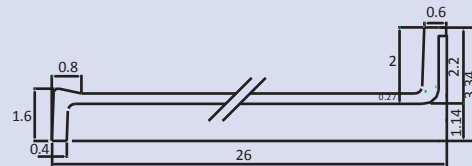

- 2 Inch Backsplash Series

TYPE A

118L × 24W × 0.24T

400 PCS/ 20FT CONT'R

TYPE B

142L × 25.5W × 0.27T

200 PCS/ 20FT CONT'R

- 4 Inch Backsplash Series

TYPE A

100L × 24W × 0.24T

400 PCS/ 20FT CONT'R

- L Shape

Size and shape selection is available according to the kitchen direction.

- Island Top Table

- Shelf of Countertop/ Window Sill

It can be installed between the wall and the top part of the sink to show elegant.

- TYPE A

Thickness

100L x 30W x 0.11T~0.47T

0.11"	1,600-Loading QTY
0.15"	1,200-Loading QTY
0.19"	960-Loading QTY
0.23"	800-Loading QTY
0.39"	480-Loading QTY
0.47"	400-Loading QTY

- TYPE B

43L x 31W x 0.09T

- TYPE C

48L x 39W x 0.11T

- SINGLE SHOWER WALL PANEL (8ft x 5ft)

96L x 60W x 0.13T

400 PCS/ 20FT CONT'R

Thickness		Height	Panel
0.13inch	0.23inch	60 inch	36 inch
			48 inch
			60 inch
		72 inch	30 inch
			36 inch
			48 inch
			60 inch
		96 inch	36 inch
			48 inch
60 inch			