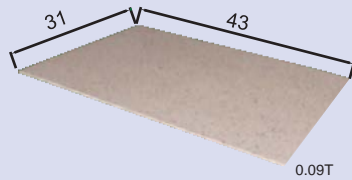

TYPE A

100L × 24W × 0.24T

400 PCS/ 20FT CONT'R

- L Shape

Size and shape selection is available according to the kitchen direction.

- Island Top Table

- Shelf of Countertop/ Window Sill

It can be installed between the wall and the top part of the sink to show elegant.

- TYPE A

Thickness

100L x 30W x 0.11T~0.47T

0.11"	1,600-Loading QTY
0.15"	1,200-Loading QTY
0.19"	960-Loading QTY
0.23"	800-Loading QTY
0.39"	480-Loading QTY
0.47"	400-Loading QTY

- TYPE B

43L x 31W x 0.09T

- TYPE C

48L x 39W x 0.11T

- SINGLE SHOWER WALL PANEL (8ft x 5ft)

96L x 60W x 0.13T

400 PCS/ 20FT CONT'R

Thickness		Height	Panel
0.13inch	0.23inch	60 inch	36 inch
			48 inch
			60 inch
		72 inch	30 inch
			36 inch
			48 inch
			60 inch
		96 inch	36 inch
			48 inch
60 inch			