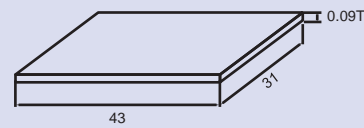

TYPE A

100L × 24W × 0.24T

400 PCS/ 20FT CONT'R

- L Shape

Size and shape selection is available according to the kitchen direction.

- Island Top Table

- Shelf of Countertop/ Window Sill

It can be installed between the wall and the top part of the sink to show elegant.

- TYPE A

Thickness

100L x 30W x 0.11T~0.47T

0.11"	1,600-Loading QTY
0.15"	1,200-Loading QTY
0.19"	960-Loading QTY
0.23"	800-Loading QTY
0.39"	480-Loading QTY
0.47"	400-Loading QTY

- TYPE B

43L x 31W x 0.09T

- TYPE C

48L x 39W x 0.11T

- SINGLE SHOWER WALL PANEL (8ft x 5ft)

96L x 60W x 0.13T

400 PCS/ 20FT CONT'R

Thickness		Height	Panel
0.13inch	0.23inch	60 inch	36 inch
			48 inch
			60 inch
		72 inch	30 inch
			36 inch
			48 inch
			60 inch
		96 inch	36 inch
			48 inch
60 inch			