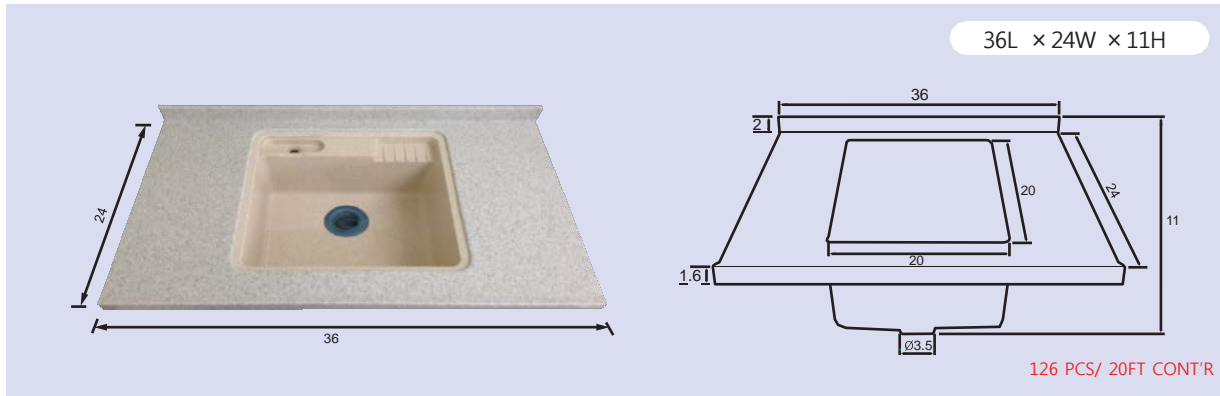

CMMA Prefabricated Products 20ft Full Container

- **2 Inch Backsplash Countertop with Mini Bowl 5151**