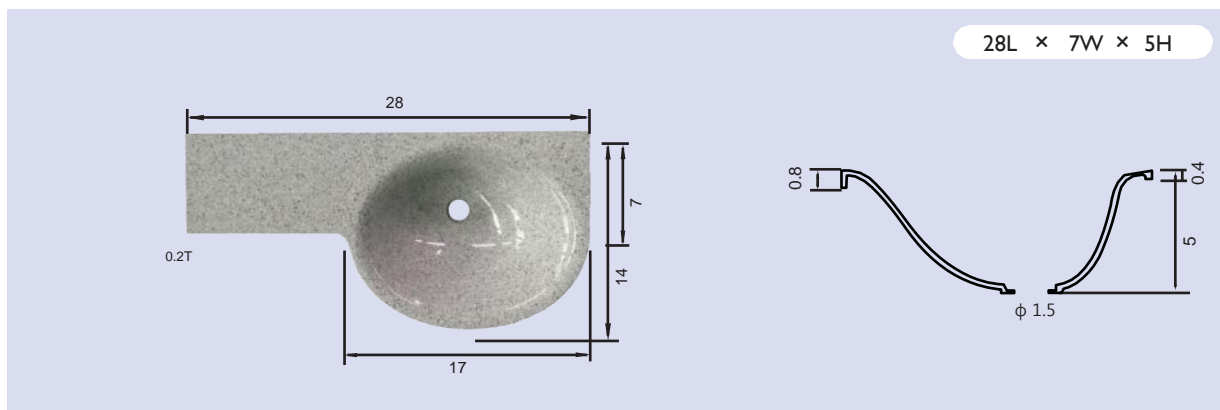

- Vanity Top 4