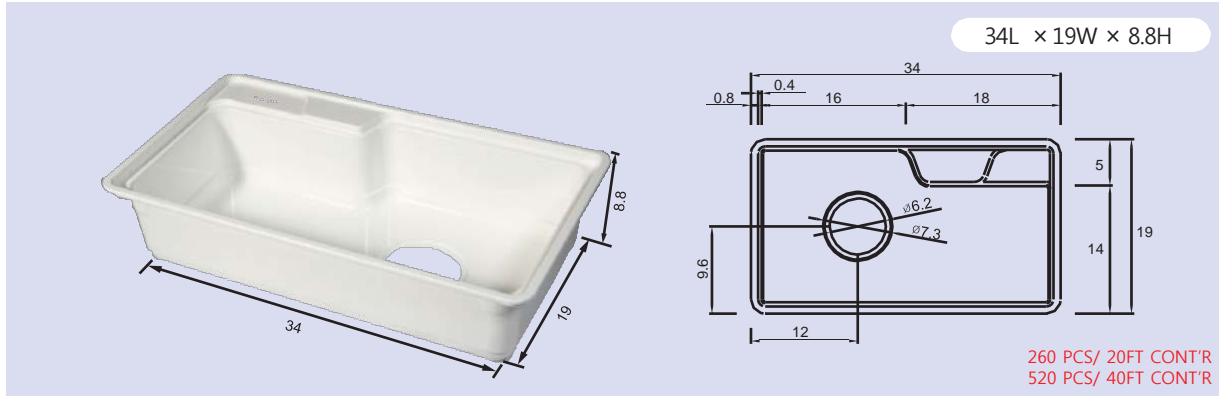

CMMA Sink Bowls

20ft Full Container

- Jumbo Bowl 4987

Jumbo bowl is good and convenient for dishwashing.

- Double Bowl 4887