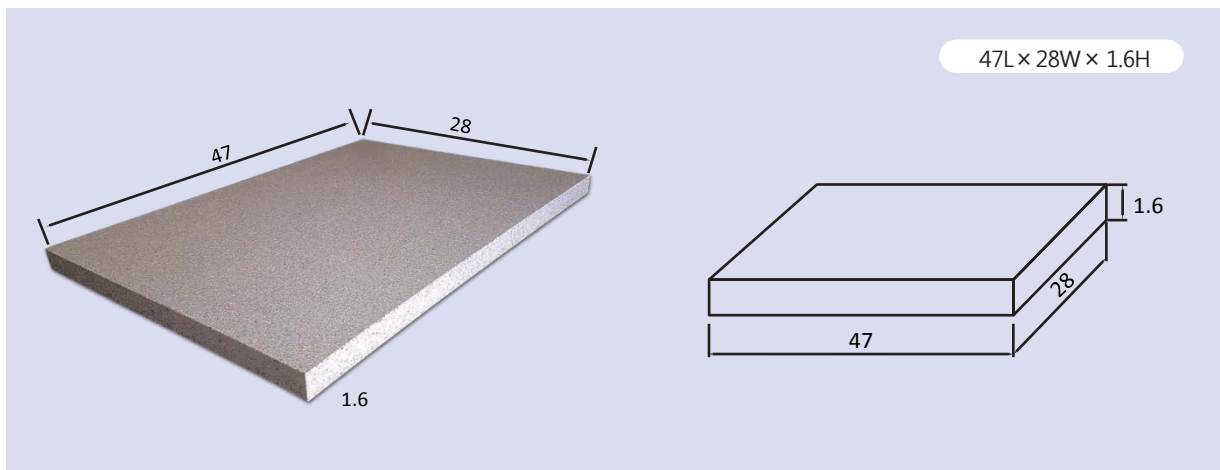

- Dining Table Top