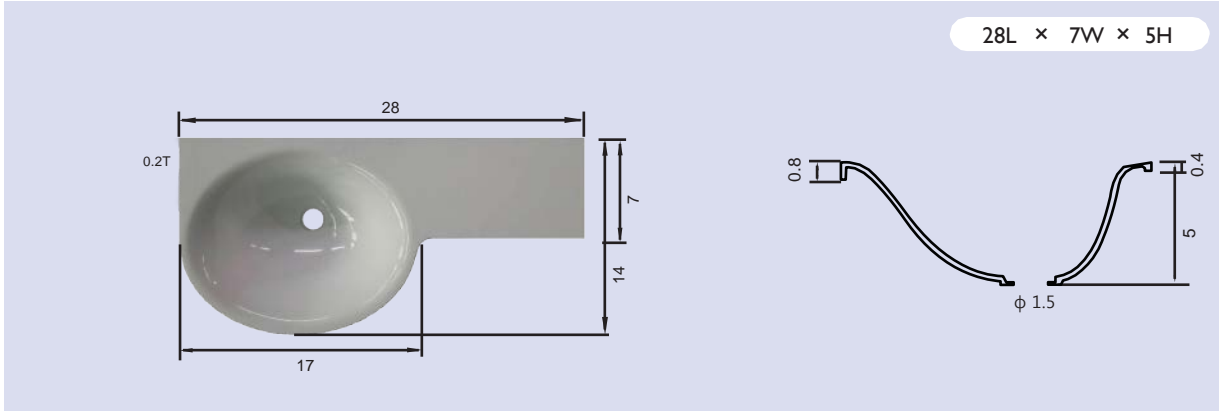

- Vanity Top 5