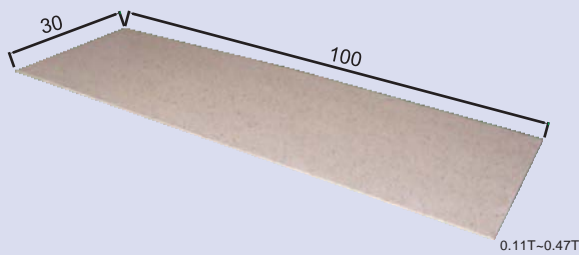

TYPE A

100L × 24W × 0.24T

400 PCS/ 20FT CONT'R

- L Shape

Size and shape selection is available according to the kitchen direction.

- Island Top Table

- Shelf of Countertop/ Window Sill

It can be installed between the wall and the top part of the sink to show elegant.

- TYPE A

Thickness

100L x 30W x 0.11T~0.47T

0.11"	1,600-Loading QTY
0.15"	1,200-Loading QTY
0.19"	960-Loading QTY
0.23"	800-Loading QTY
0.39"	480-Loading QTY
0.47"	400-Loading QTY

- TYPE B

43L x 31W x 0.09T

- TYPE C

48L x 39W x 0.11T

- SINGLE SHOWER WALL PANEL (8ft x 5ft)

96L x 60W x 0.13T

400 PCS/ 20FT CONT'R

Thickness		Height	Panel
0.13inch	0.23inch	60 inch	36 inch
			48 inch
			60 inch
		72 inch	30 inch
			36 inch
			48 inch
			60 inch
		96 inch	36 inch
			48 inch
60 inch			