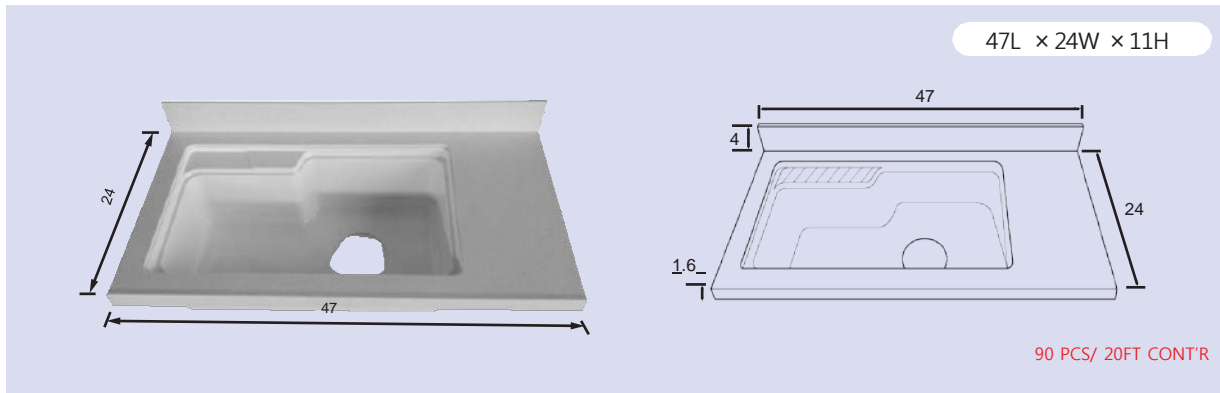

TYPE A

100L × 24W × 0.24T

400 PCS/ 20FT CONT'R

- L Shape

Size and shape selection is available according to the kitchen direction.

- Island Top Table

- Shelf of Countertop/ Window Sill

It can be installed between the wall and the top part of the sink to show elegant.

- TYPE C

48L x 39W x 0.11T

- SINGLE SHOWER WALL PANEL (8ft x 5ft)

96L x 60W x 0.13T

400 PCS/ 20FT CONT'R

Thickness		Height	Panel
0.13inch	0.23inch	60 inch	36 inch
			48 inch
			60 inch
		72 inch	30 inch
			36 inch
			48 inch
			60 inch
		96 inch	36 inch
			48 inch
60 inch			

- Vanity Top 2

- Vanity Top 3

- Vanity Top 4

- Vanity Top 5

- Vanity Top 6

CMMA Prefabricated Products 20ft Full Container

- **2 Inch Backsplash Countertop with Mini Bowl 5151**

- **4 Inch Backsplash Countertop with Mini Bowl 5151**

- **4 Inch Backsplash Countertop with Jumbo Bowl 4987**

- Coffee/Tea Table Top

- Dining Table Top

CMMA Marble Collection

M1. Point Cream

M2. Point White

M3. Point Rock

M4. Point Stone