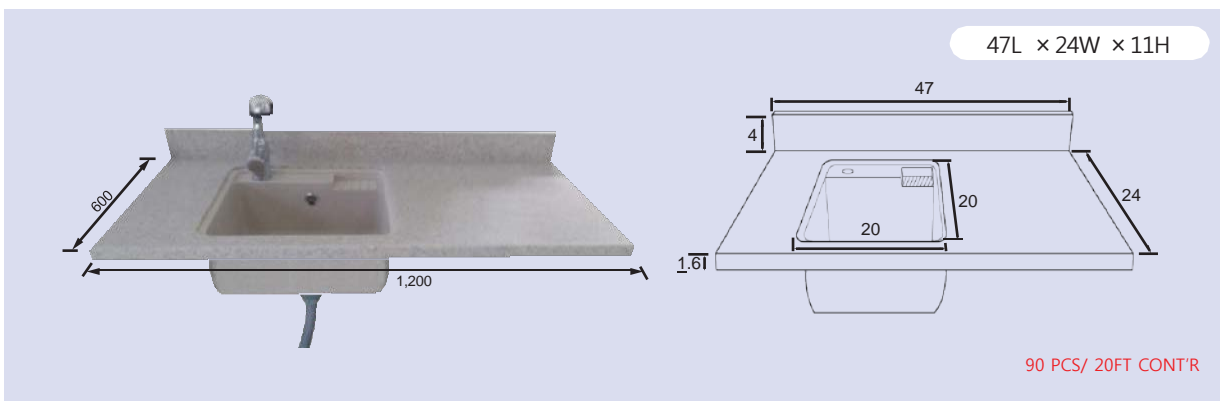

- Vanity Top 2

- Vanity Top 3

- Vanity Top 4

- Vanity Top 5

- Vanity Top 6

CMMA Prefabricated Products 20ft Full Container

- **2 Inch Backsplash Countertop with Mini Bowl 5151**

- **4 Inch Backsplash Countertop with Mini Bowl 5151**

- **4 Inch Backsplash Countertop with Jumbo Bowl 4987**

- Coffee/Tea Table Top

- Dining Table Top

CMMA Marble Collection

M1. Point Cream

M2. Point White

M3. Point Rock

M4. Point Stone