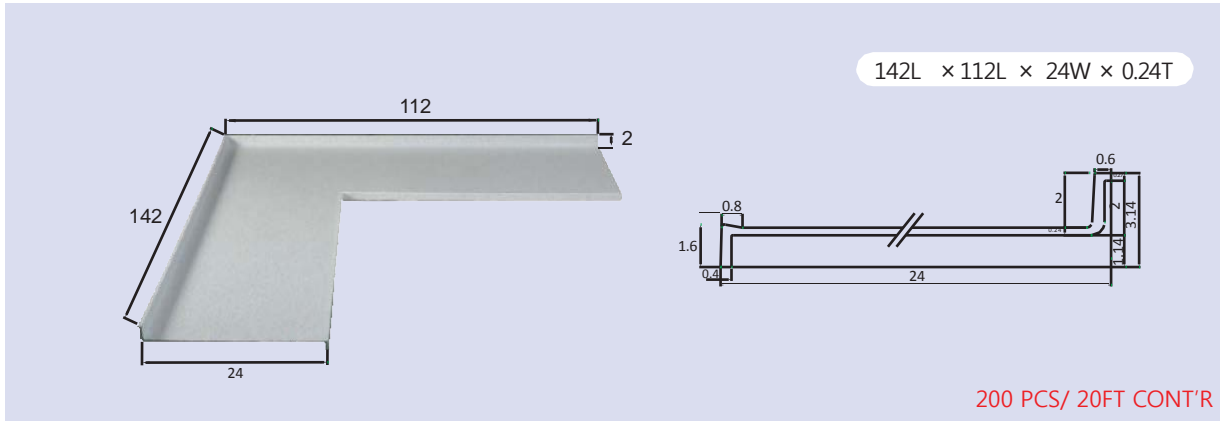

- 2 Inch Backsplash Series

TYPE A

118L × 24W × 0.24T

400 PCS/ 20FT CONT'R

TYPE B

142L × 25.5W × 0.27T

200 PCS/ 20FT CONT'R

- 4 Inch Backsplash Series

TYPE A

100L × 24W × 0.24T

400 PCS/ 20FT CONT'R

- L Shape

Size and shape selection is available according to the kitchen direction.

- Island Top Table

- Shelf of Countertop/ Window Sill

It can be installed between the wall and the top part of the sink to show elegant.

- TYPE A

Thickness

100L x 30W x 0.11T~0.47T

0.11"	1,600-Loading QTY
0.15"	1,200-Loading QTY
0.19"	960-Loading QTY
0.23"	800-Loading QTY
0.39"	480-Loading QTY
0.47"	400-Loading QTY

- TYPE B

43L x 31W x 0.09T

- TYPE C

48L x 39W x 0.11T

- SINGLE SHOWER WALL PANEL (8ft x 5ft)

96L x 60W x 0.13T

400 PCS/ 20FT CONT'R

Thickness		Height	Panel
0.13inch	0.23inch	60 inch	36 inch
			48 inch
			60 inch
		72 inch	30 inch
			36 inch
			48 inch
			60 inch
		96 inch	36 inch
			48 inch
60 inch			