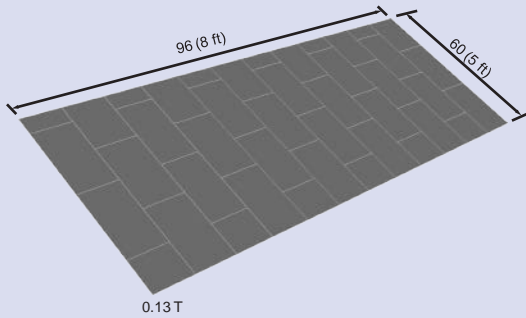

- 2 Inch Backsplash Series

TYPE A

118L × 24W × 0.24T

400 PCS/ 20FT CONT'R

TYPE B

142L × 25.5W × 0.27T

200 PCS/ 20FT CONT'R

- 4 Inch Backsplash Series

TYPE A

100L × 24W × 0.24T

400 PCS/ 20FT CONT'R

- L Shape

Size and shape selection is available according to the kitchen direction.

- Island Top Table

- Shelf of Countertop/ Window Sill

It can be installed between the wall and the top part of the sink to show elegant.

- TYPE A

Thickness

100L x 30W x 0.11T~0.47T

0.11"	1,600-Loading QTY
0.15"	1,200-Loading QTY
0.19"	960-Loading QTY
0.23"	800-Loading QTY
0.39"	480-Loading QTY
0.47"	400-Loading QTY

- TYPE B

43L x 31W x 0.09T

- TYPE C

48L x 39W x 0.11T

- SINGLE SHOWER WALL PANEL (8ft x 5ft)

96L x 60W x 0.13T

400 PCS/ 20FT CONT'R

Thickness		Height	Panel
0.13inch	0.23inch	60 inch	36 inch
			48 inch
			60 inch
		72 inch	30 inch
			36 inch
			48 inch
			60 inch
		96 inch	36 inch
			48 inch
60 inch			