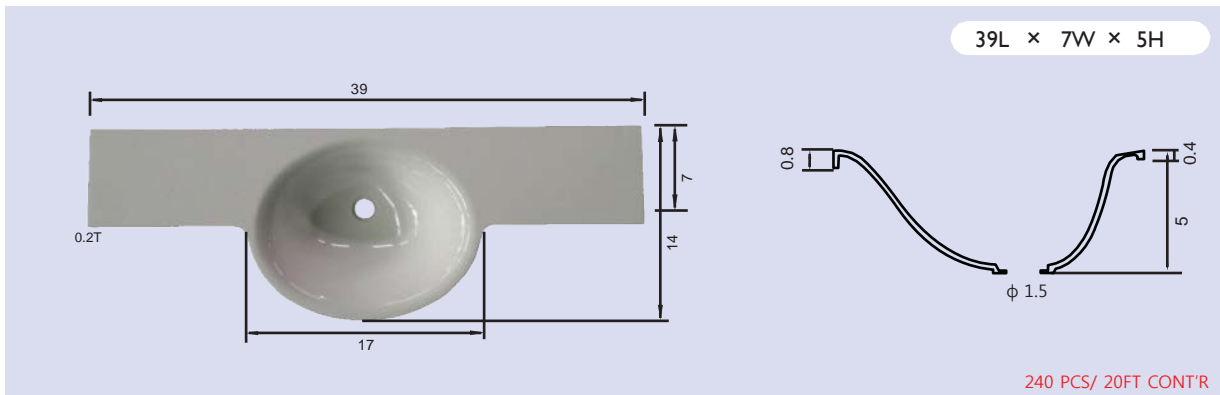

- Vanity Top 3