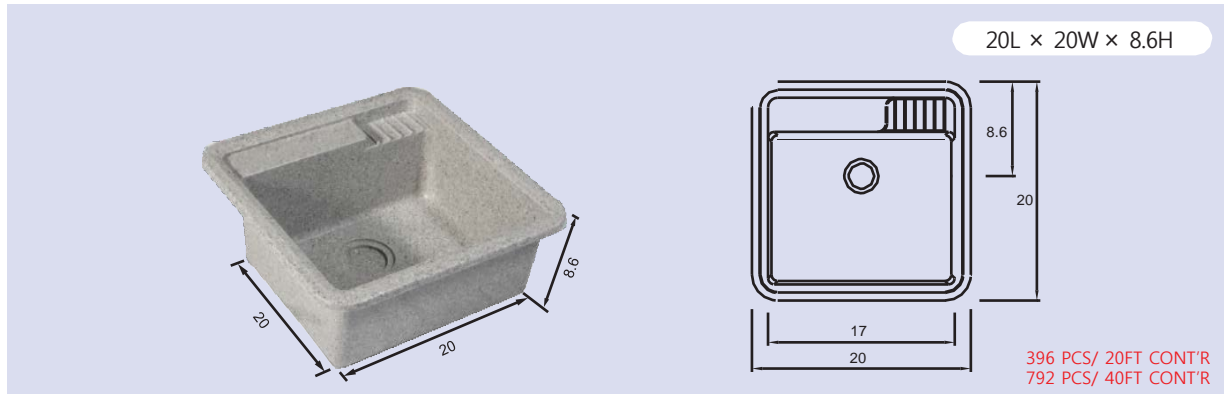

It is convenient to use in the studio apartment.