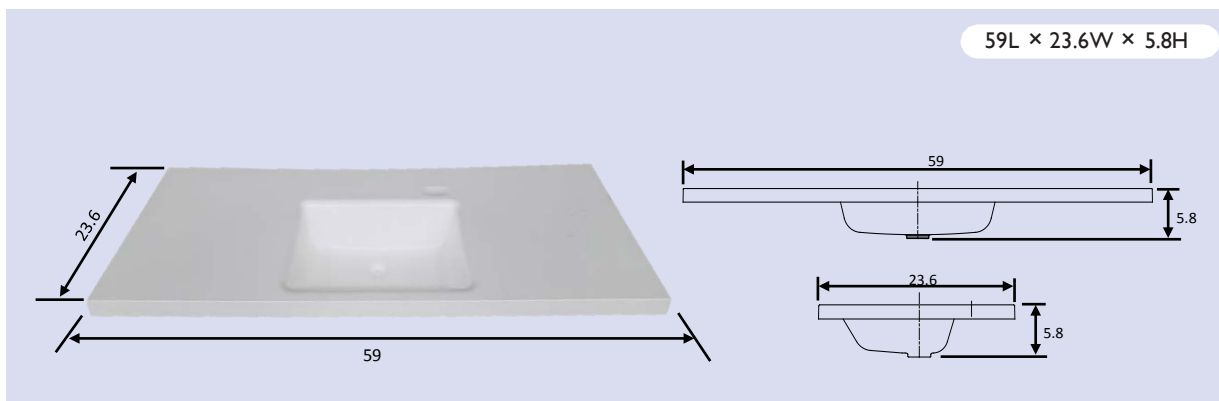

- Vanity Top 2