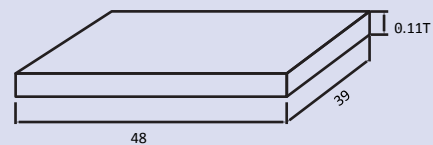

TYPE A

100L × 24W × 0.24T

400 PCS/ 20FT CONT'R

- L Shape

Size and shape selection is available according to the kitchen direction.

- Island Top Table

- Shelf of Countertop/ Window Sill

It can be installed between the wall and the top part of the sink to show elegant.

- TYPE A

Thickness

100L x 30W x 0.11T~0.47T

0.11"	1,600-Loading QTY
0.15"	1,200-Loading QTY
0.19"	960-Loading QTY
0.23"	800-Loading QTY
0.39"	480-Loading QTY
0.47"	400-Loading QTY

- TYPE B

43L x 31W x 0.09T

- TYPE C

48L x 39W x 0.11T

- SINGLE SHOWER WALL PANEL (8ft x 5ft)

96L x 60W x 0.13T

400 PCS/ 20FT CONT'R

Thickness		Height	Panel
0.13inch	0.23inch	60 inch	36 inch
			48 inch
			60 inch
		72 inch	30 inch
			36 inch
			48 inch
			60 inch
		96 inch	36 inch
			48 inch
60 inch			