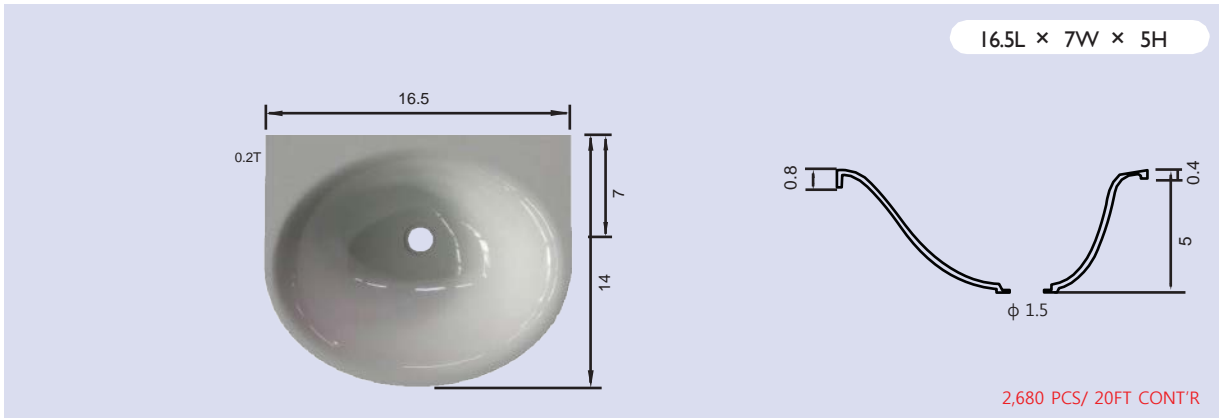

- Vanity Top 6