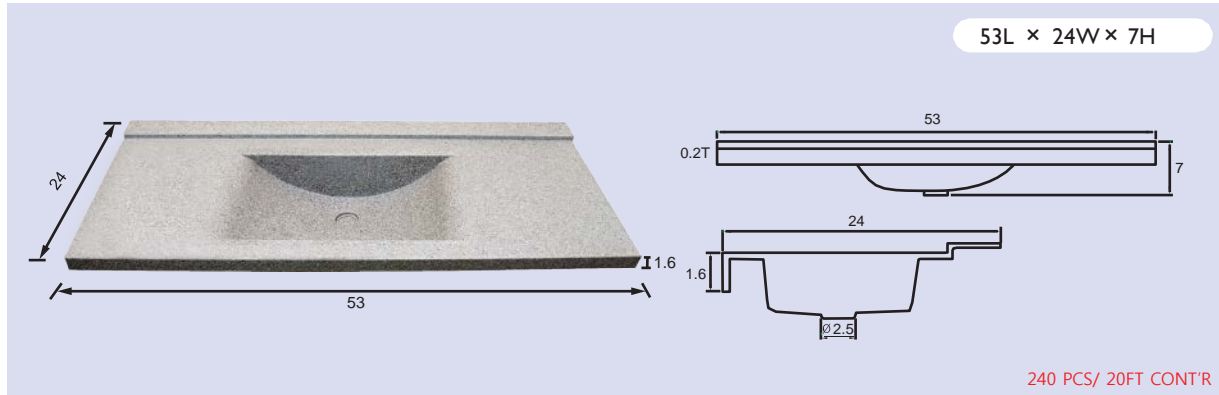

- Vanity Top 1