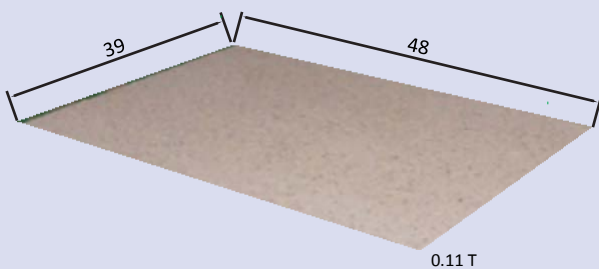

TYPE A

100L × 24W × 0.24T

400 PCS/ 20FT CONT'R

- L Shape

Size and shape selection is available according to the kitchen direction.

- Island Top Table

- Shelf of Countertop/ Window Sill

It can be installed between the wall and the top part of the sink to show elegant.

- TYPE A

Thickness

100L x 30W x 0.11T~0.47T

0.11"	1,600-Loading QTY
0.15"	1,200-Loading QTY
0.19"	960-Loading QTY
0.23"	800-Loading QTY
0.39"	480-Loading QTY
0.47"	400-Loading QTY

- TYPE B

43L x 31W x 0.09T

- TYPE C

48L x 39W x 0.11T

- SINGLE SHOWER WALL PANEL (8ft x 5ft)

96L x 60W x 0.13T

400 PCS/ 20FT CONT'R

Thickness		Height	Panel
0.13inch	0.23inch	60 inch	36 inch
			48 inch
			60 inch
		72 inch	30 inch
			36 inch
			48 inch
			60 inch
		96 inch	36 inch
			48 inch
60 inch			