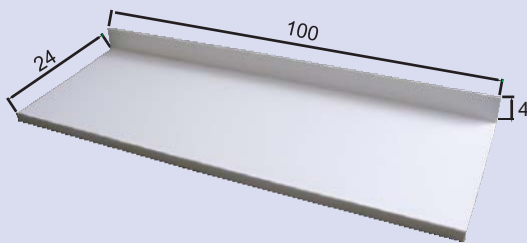

- 2 Inch Backsplash Series

TYPE A

118L × 24W × 0.24T

400 PCS/ 20FT CONT'R

TYPE B

142L × 25.5W × 0.27T

200 PCS/ 20FT CONT'R

- 4 Inch Backsplash Series

TYPE A

100L × 24W × 0.24T

400 PCS/ 20FT CONT'R

- L Shape

Size and shape selection is available according to the kitchen direction.

- Island Top Table

- Shelf of Countertop/ Window Sill

It can be installed between the wall and the top part of the sink to show elegant.

- TYPE A

Thickness

100L x 30W x 0.11T~0.47T

0.11"	1,600-Loading QTY
0.15"	1,200-Loading QTY
0.19"	960-Loading QTY
0.23"	800-Loading QTY
0.39"	480-Loading QTY
0.47"	400-Loading QTY

- TYPE B

43L x 31W x 0.09T

- TYPE C

48L x 39W x 0.11T

- SINGLE SHOWER WALL PANEL (8ft x 5ft)

96L x 60W x 0.13T

400 PCS/ 20FT CONT'R

Thickness		Height	Panel
0.13inch	0.23inch	60 inch	36 inch
			48 inch
			60 inch
		72 inch	30 inch
			36 inch
			48 inch
			60 inch
		96 inch	36 inch
			48 inch
60 inch			