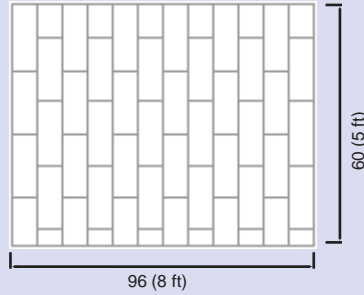

TYPE A

100L × 24W × 0.24T

400 PCS/ 20FT CONT'R

- L Shape

Size and shape selection is available according to the kitchen direction.

- Island Top Table

- Shelf of Countertop/ Window Sill

It can be installed between the wall and the top part of the sink to show elegant.

- TYPE A

Thickness

100L x 30W x 0.11T~0.47T

0.11"	1,600-Loading QTY
0.15"	1,200-Loading QTY
0.19"	960-Loading QTY
0.23"	800-Loading QTY
0.39"	480-Loading QTY
0.47"	400-Loading QTY

- TYPE B

43L x 31W x 0.09T

- TYPE C

48L x 39W x 0.11T

- SINGLE SHOWER WALL PANEL (8ft x 5ft)

96L x 60W x 0.13T

400 PCS/ 20FT CONT'R

Thickness		Height	Panel
0.13inch	0.23inch	60 inch	36 inch
			48 inch
			60 inch
		72 inch	30 inch
			36 inch
			48 inch
			60 inch
		96 inch	36 inch
			48 inch
60 inch			