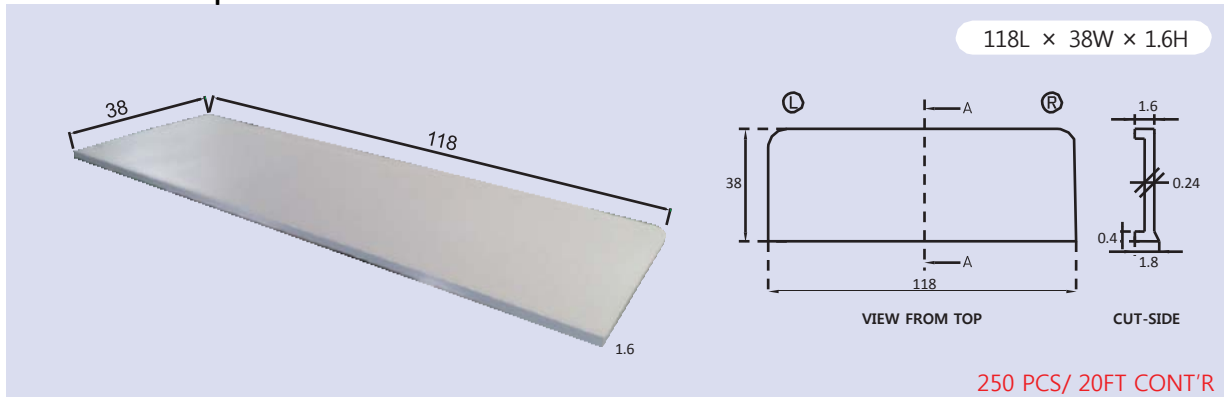

TYPE A

100L × 24W × 0.24T

400 PCS/ 20FT CONT'R

- L Shape

Size and shape selection is available according to the kitchen direction.

- Island Top Table

- Shelf of Countertop/ Window Sill

It can be installed between the wall and the top part of the sink to show elegant.

- TYPE A

Thickness

100L x 30W x 0.11T~0.47T

0.11"	1,600-Loading QTY
0.15"	1,200-Loading QTY
0.19"	960-Loading QTY
0.23"	800-Loading QTY
0.39"	480-Loading QTY
0.47"	400-Loading QTY

- TYPE B

43L x 31W x 0.09T

- TYPE C

48L x 39W x 0.11T

- SINGLE SHOWER WALL PANEL (8ft x 5ft)

96L x 60W x 0.13T

400 PCS/ 20FT CONT'R

Thickness		Height	Panel
0.13inch	0.23inch	60 inch	36 inch
			48 inch
			60 inch
		72 inch	30 inch
			36 inch
			48 inch
			60 inch
		96 inch	36 inch
			48 inch
60 inch			