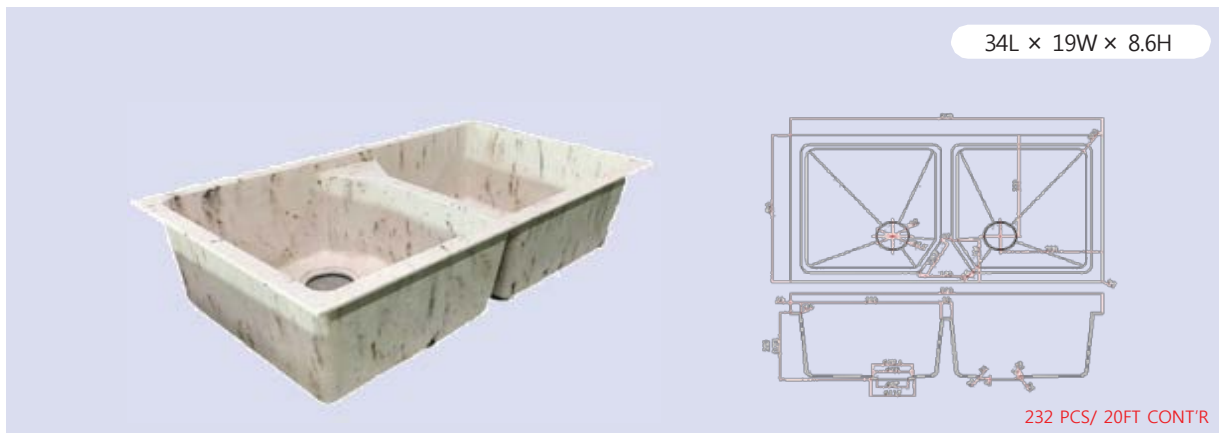

- Mini Bowl 5151