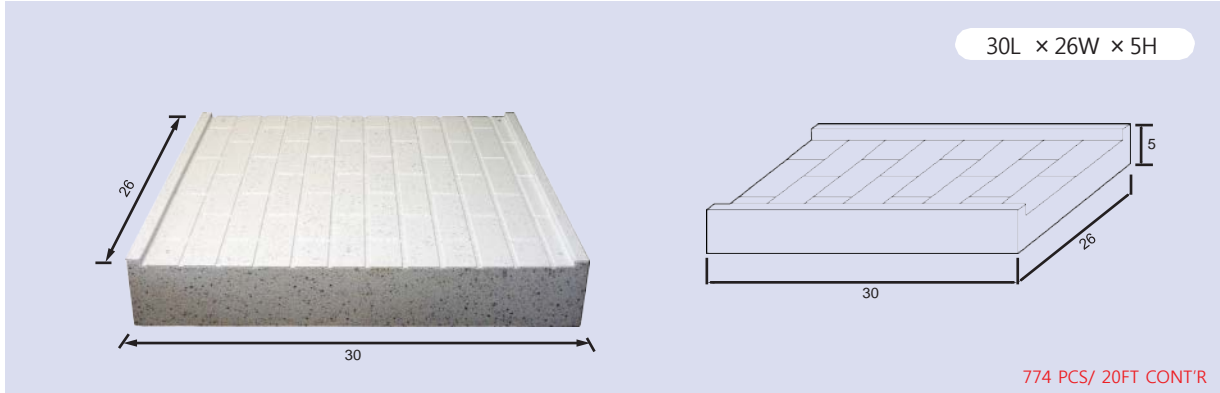

- **4 Inch Backsplash Countertop with Jumbo Bowl 4987**

- Coffee/Tea Table Top

- Dining Table Top

CMMA Marble Collection

M1. Point Cream

M2. Point White

M3. Point Rock

M4. Point Stone