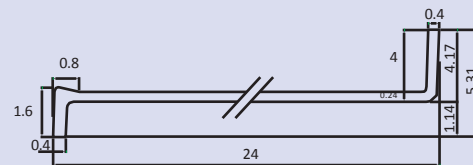

- 2 Inch Backsplash Series

TYPE A

118L × 24W × 0.24T

400 PCS/ 20FT CONT'R

TYPE B

142L × 25.5W × 0.27T

200 PCS/ 20FT CONT'R

- 4 Inch Backsplash Series

TYPE A

100L × 24W × 0.24T

400 PCS/ 20FT CONT'R

- L Shape

Size and shape selection is available according to the kitchen direction.

- Island Top Table

- Shelf of Countertop/ Window Sill

It can be installed between the wall and the top part of the sink to show elegant.

- TYPE A

Thickness

100L x 30W x 0.11T~0.47T

0.11"	1,600-Loading QTY
0.15"	1,200-Loading QTY
0.19"	960-Loading QTY
0.23"	800-Loading QTY
0.39"	480-Loading QTY
0.47"	400-Loading QTY

- TYPE B

43L x 31W x 0.09T

- TYPE C

48L x 39W x 0.11T

- SINGLE SHOWER WALL PANEL (8ft x 5ft)

96L x 60W x 0.13T

400 PCS/ 20FT CONT'R

Thickness		Height	Panel
0.13inch	0.23inch	60 inch	36 inch
			48 inch
			60 inch
		72 inch	30 inch
			36 inch
			48 inch
			60 inch
		96 inch	36 inch
			48 inch
60 inch			